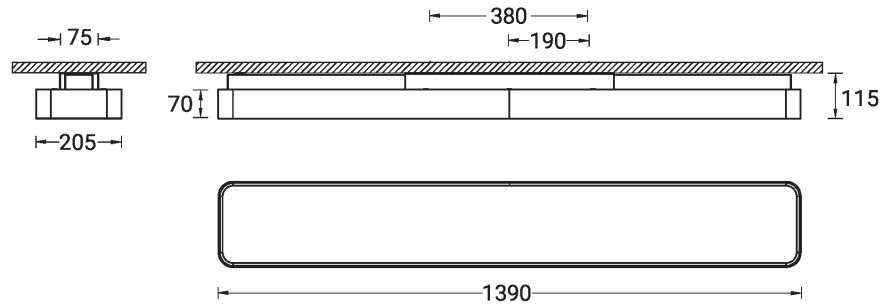

PITTSFIELD 3 (PIT-80223)

Technical information

Material	Aluminium	Input voltage	220-240 V 50/60 Hz	MacAdam Ellipse	3 SDCM
Light source	1152 LED	Optic	O, P	Lifetime L90B10 (hours)	> 23,000
Power	58 W	CCT / CRI	TW (2700K - 6500K)	Lifetime L80B10 (hours)	> 45,000
Lumen	6222 lm	Dimming type	DALI	Lifetime L80B50 (hours)	> 50,000
Efficacy	86 lm/W	Product colours	Black, White, Matt Silver, Concrete - Urban, Softscape - Urban, Stone - Urban, Corten - Urban, Oak - Woodland, Walnut - Woodland, Pine - Woodland	Variants (DALI)	Compatible with EN/ IEC 60598-2-22: Suitable for emergency installations as central supply, non-maintained (Z0)
Driver option	Integral control gear				
Driver	Constant current (CC)	Weight	6.8 kg		
		Operating temperature	-20 °C to 40 °C		

PIT-80223