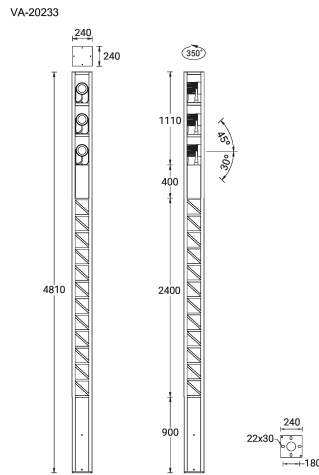

VANCOUVER 51 (VA-20233-LC)

Product description

240x240 mm - 4810 mm - Decorative pattern type 3
(Optic) - 3 projectors (Optic 2nd) - LIGHTCONNECT™

Luminaire Structure

- Die-cast aluminium housing
- Extruded aluminium column
- Pre-treated before powder coating ensuring high corrosion resistance
- Single cable entry
- One IP68 connector supplied with 0.3 m of 3x1.0 sqmm outdoor cable

- Stainless steel fasteners in grade 304 with zinc flake coating (ZFC)
- Durable silicone rubber gasket
- High-efficiency optical reflector
- Clear toughened glass
- Integral control gear

- Maximum wind load resistance is 160 km/h
- Surge protection 10kV
- VANCOUVER luminaires with projectors on top and colder than 3000K CCT do not meet the IDA certification requirements

Optic

Product colour

Special finishes upon request

VANCOUVER 51 (VA-20233-LC)

Technical information

Material	Aluminium
Light source	1 COB & 3 x 1 COB (Projectors)
Power	103 W
Lumen	7545 - 7845 lm
Efficacy	73 - 76 lm/W
Driver option	Integral control gear
Driver	Constant current (CC)
Input voltage	220-240 V 50/60 Hz

Cable	One IP68 connector supplied with 0.3 m of 3x1.0 sqmm outdoor cable
Through wiring	Single cable entry
Lens / Reflector / Optic	High-efficiency optical reflector, Clear toughened glass
MacAdam Ellipse	3 SDCM
Lifetime L90B10 (hours)	> 109,000
Lifetime L80B10 (hours)	> 109,000
Lifetime L80B50 (hours)	> 109,000
Variants (On/Off, 1-10V, DALI)	Compatible with EN/ IEC 60598-2-22: Suitable for emergency installations as central supply, non-maintained (Z0)