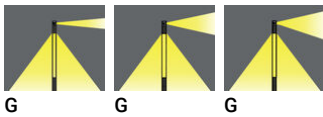

VANCOUVER 51 (VA-20233-LC)

Product description

240x240 mm - 4810 mm - Decorative pattern type 3
(Optic) - 3 projectors (Optic 2nd) - LIGHTCONNECT™

Luminaire Structure

- Die-cast aluminium housing
- Extruded aluminium column
- Pre-treated before powder coating ensuring high corrosion resistance
- Single cable entry
- One IP68 connector supplied with 0.3 m of 3x1.0 sqmm outdoor cable

- Stainless steel fasteners in grade 304 with zinc flake coating (ZFC)
- Durable silicone rubber gasket
- High-efficiency optical reflector
- Clear toughened glass
- Integral control gear

- Maximum wind load resistance is 160 km/h
- Surge protection 10kV
- VANCOUVER luminaires with projectors on top and colder than 3000K CCT do not meet the IDA certification requirements

Optic

Product colour

Special finishes upon request

VANCOUVER 51 (VA-20233-LC)

Technical information

Material	Aluminium
Light source	1 COB & 3 x 1 COB (Projectors)
Power	103 W
Lumen	7545 - 7845 lm
Efficacy	73 - 76 lm/W
Driver option	Integral control gear
Driver	Constant current (CC)
Input voltage	220-240 V 50/60 Hz

Optic	G
Optic value	134°
CCT / CRI	3000K CRI80, 4000K CRI80
Dimming type	On/Off, 1-10V, DALI
Product colours	Black, Dark Grey, White, Matt Silver, Bronze, Concrete - Urban, Softscape - Urban, Stone - Urban, Corten - Urban, Oak - Woodland, Walnut - Woodland, Pine - Woodland
Weight	54.3 kg
Operating temperature	-20 °C to 40 °C
EPA (m2)	1.154