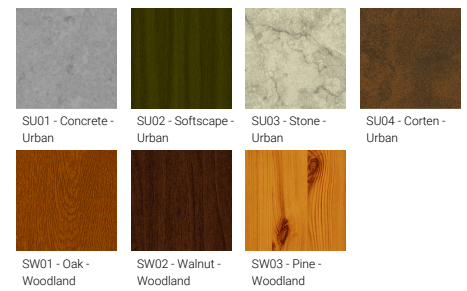

Special finishes upon request