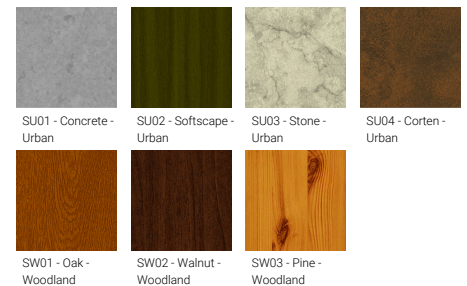

Special finishes upon request