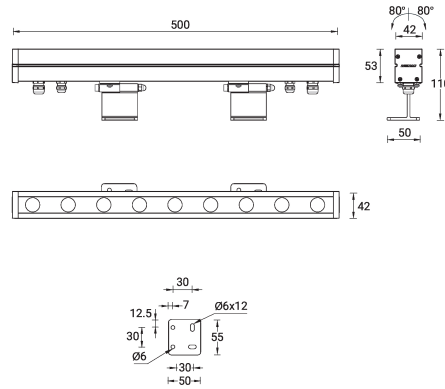

ALDO 6 (ALD-30261) (Version 1)

Technical information

Material	Aluminium
Light source	9 LED
Power	10 W
Lumen	417 - 619 lm
Efficacy	42 - 62 lm/W
Driver option	Remote driver (not included)
Driver	Constant voltage (CV)

Input voltage	24 VDC
Optic	N, M, W, E
Optic value	15°, 36°, 58°, 20°x30°
CCT / CRI	RGBW30, RGBW40
Bug	B1-U0-G0
Dimming type	DMX, DMX/RDM
Product colours	Black, Dark Grey, White, Matt Silver, Bronze, Concrete - Urban, Softscape - Urban, Stone - Urban, Corten - Urban, Oak - Woodland, Walnut - Woodland, Pine - Woodland

Weight	1.1 kg
Operating temperature	-20 °C to 40 °C
Cable	Four IP67 connectors supplied with 2x0.2 m of 2x1.0 sqmm outdoor cable and 2x0.2 m of 2x0.5 sqmm outdoor shielded cable
Through wiring	Two cable entries for through wiring
Lens / Reflector / Optic	Clear toughened glass
MacAdam Ellipse	7 SDCM
Lifetime L80B50 (hours)	> 50,000

ALD-30261