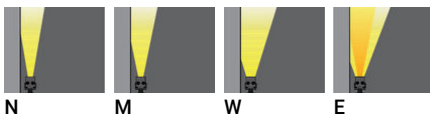

ALDO 6 (ALD-30261) (Version 1)

Product description

Without remote driver - Constant voltage (CV) 24 V - 42x110 mm - 500 mm - Class III - IK07 - RGBW

microPrim™

Luminaire Structure

- Powder coated aluminium alloy housing
- Adjustable aluminium extrusion bracket for ALD-30261, ALD-30262, ALD-30263, ALD-30264, ALD-30265, ALD-30266, ALD-30271, ALD-30272, ALD-30281, ALD-30282, ALD-30291, ALD-30292, ALD-30301, ALD-30302, ALD-30801
- Adjustable galvanised steel bracket for ALD-30241, ALD-30242, ALD-30243, ALD-30244, ALD-30251, ALD-30252, ALD-30253, ALD-30254, ALD-30255, ALD-30256
- Two cable entries for through wiring

- Four IP67 connectors supplied with 2x0.2 m of 2x1.0 sqmm outdoor cable and 2x0.2 m of 2x0.5 sqmm outdoor shielded cable
- Clear toughened glass
- Remote driver (not included)
- Uniform light distribution with uninterrupted end-to-end mounting.

- For ALD-30001 not included 24 VDC input, DMXRDM address with stable signal

Optic

Product colour

Special finishes upon request