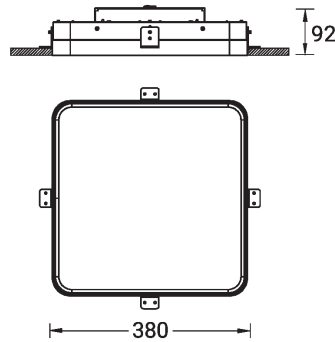

ARDEN 2 (ARD-80114)

Technical information

Material	Aluminium
Light source	1152 LED
Power	36 W
Lumen	1089 lm
Efficacy	30 lm/W
Driver option	Integral control gear
Driver	Constant current (CC)

Input voltage	220-240 V 50/60 Hz
Optic	O, P
Optic value	108°, 93°
CCT / CRI	RGBW40
Dimming type	Bluetooth
Product colours	Black, White, Matt Silver, Concrete - Urban, Softscape - Urban, Stone - Urban, Corten - Urban, Oak - Woodland, Walnut - Woodland, Pine - Woodland
Weight	3.3 kg

Operating temperature	-20 °C to 40 °C
Lens / Reflector / Optic	PMMA diffuser with Opal (UGR <19) and micro prismatic (UGR <13) options for better glare control
MacAdam Ellipse	3 SDCM
Lifetime L90B10 (hours)	> 23,000
Lifetime L80B10 (hours)	> 45,000
Lifetime L80B50 (hours)	> 50,000
Variants (Bluetooth)	Compatible with EN/ IEC 60598-2-22: Suitable for emergency installations as central supply, non-maintained (Z0)

ARD-80114