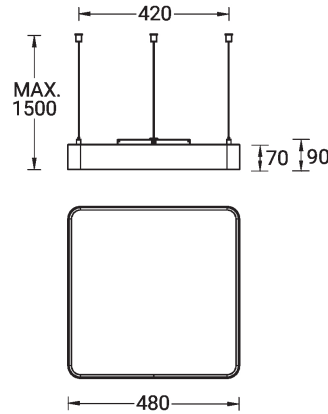

ARDEN 4 (ARD-90122)

Technical information

Material	Aluminium
Light source	480 & 192 LED
Power	83 W
Lumen	10046 - 11167 lm
Driver option	Remote driver (included)
Driver	Constant current (CC)
Input voltage	220-240 V 50/60 Hz
Optic	O, P
Optic value	108°, 93°

Optic (2nd)	O
Optic (2nd) value	105°
CCT / CRI	3000K CRI80, 4000K CRI80
Bug	B3-U0-G1
ULR	<1%
ULOR	<1%
CIE flux code n°3	96, 97
Dimming type	On/Off, 1-10V, DALI
Product colours	Black, White, Matt Silver, Concrete - Urban, Softscape - Urban, Stone - Urban, Corten - Urban, Oak - Woodland, Walnut - Woodland, Pine - Woodland

Weight	5.0 kg
Operating temperature	-20 °C to 40 °C
Lens / Reflector / Optic	PMMA diffuser with Opal (UGR <19) and micro prismatic (UGR <13) options for better glare control
MacAdam Ellipse	3 SDCM
Lifetime L90B10 (hours)	> 23,000
Lifetime L80B10 (hours)	> 45,000
Lifetime L80B50 (hours)	> 50,000
Variants (1-10V, DALI)	Compatible with EN/ IEC 60598-2-22: Suitable for emergency installations as central supply, non-maintained (Z0)

ARD-90122