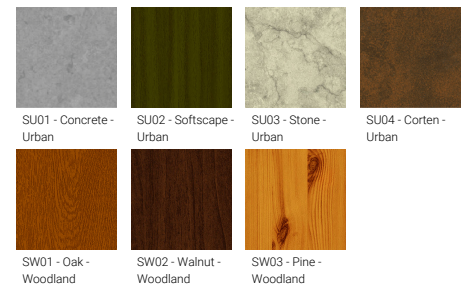

Optic

Product colour

Special finishes upon request