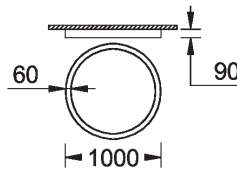

GAVLE 3 (GAV-80114)

Technical information

Material	Aluminium
Light source	960 LED
Power	53 W
Lumen	1746 lm
Efficacy	33 lm/W
Driver option	Remote driver (included)

Driver	Constant current (CC)
Input voltage	220-240 V 50/60 Hz
Optic	0
Optic value	102°
CCT / CRI	RGBW30, RGBW40
Dimming type	DMX, DMX/RDM

Product colours	Black, White, Matt Silver, Concrete - Urban, Softscape - Urban, Stone - Urban, Corten - Urban, Oak - Woodland, Walnut - Woodland, Pine - Woodland
Weight	6.9 kg
Operating temperature	-20 °C to 40 °C
Variants (DMX/RDM)	Compatible with EN/ IEC 60598-2-22: Suitable for emergency installations as central supply, non-maintained (Z0)

GAV-80114