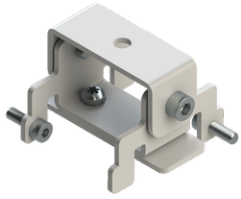

**GAVLE 3** (GAV-80123)

**Product description**

Down - 60x90 mm - 1500 mm - RGBW

microPrim™

**Luminaire Structure**

- Extruded aluminium bended profile with powder coating
- Passive thermal management
- Stainless steel fasteners in grade 304 with zinc flake coating (ZFC)
- Opal PMMA diffuser (UGR <19) for glare control
- Integral control gear
- Steel brackets for ceiling down mounting option
- Up and down light distribution options
- Wireless control available through Bluetooth connection

GAV-80123

**GAVLE 3** (GAV-80123)**Accessory**

---

---

Ceiling-mounting bracket (40  
mm profile)  
**A81381**

---

---

Xpress wireless switch  
**A90591**