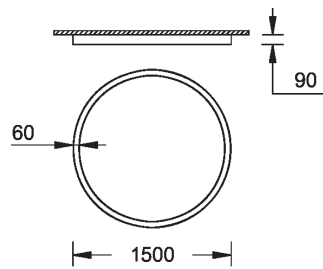

GAVLE 3 (GAV-80123)

Technical information

Material	Aluminium
Light source	1536 LED
Power	86 W
Lumen	2681 lm
Efficacy	31 lm/W
Driver option	Integral control gear

Driver	Constant current (CC)
Input voltage	220-240 V 50/60 Hz
Optic	0
Optic value	102°
CCT / CRI	RGBW30, RGBW40
Dimming type	Bluetooth

Product colours	Black, White, Matt Silver, Concrete - Urban, Softscape - Urban, Stone - Urban, Corten - Urban, Oak - Woodland, Walnut - Woodland, Pine - Woodland
Weight	11.3 kg
Operating temperature	-20 °C to 40 °C
Variants (Bluetooth)	Compatible with EN/ IEC 60598-2-22: Suitable for emergency installations as central supply, non-maintained (Z0)

GAV-80123