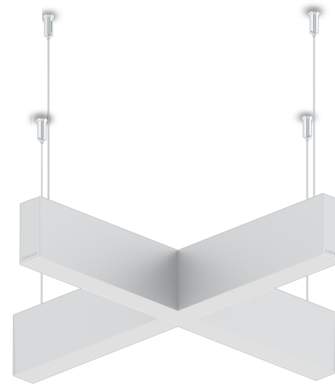

**NYBRO 22 (NYB-80981-PE)**

**Product description**

Down (Optic) & Up (Optic 2nd) - X90° - 60x95 mm - 630 mm

microPrim™

**Luminaire Structure**

- Die-cast aluminium end-caps and extruded aluminium profile with powder coating
- Passive thermal management
- Stainless steel fasteners in grade 304 with zinc flake coating (ZFC)
- PMMA diffuser with Opal (UGR <19) and micro prismatic (UGR <13) options for better glare control
- Integral control gear
- Cut the connection angle according to the shape complete with electrical wires in white for mounting
- Up and down light distribution options
- Wireless control available through Bluetooth connection
- Daylight and occupancy sensor options

**Optic**

**Product colour**

**Special finishes upon request**

**NYBRO 22 (NYB-80981-PE)**

**Technical information**

<b>Material</b>	Aluminium
<b>Light source</b>	144 & 132 LED
<b>Power</b>	56 W
<b>Lumen</b>	5777 - 6516 lm
<b>Efficacy</b>	103 - 116 lm/W
<b>Driver option</b>	Integral control gear
<b>Driver</b>	Constant current (CC)
<b>Input voltage</b>	220-240 V 50/60 Hz