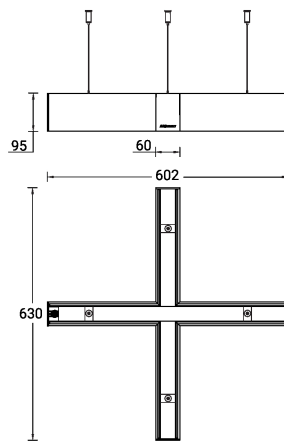

NYBRO 22 (NYB-80981-PE)

Technical information

Material	Aluminium
Light source	144 & 132 LED
Power	56 W
Lumen	5777 - 6516 lm
Efficacy	103 - 116 lm/W
Driver option	Integral control gear
Driver	Constant current (CC)
Input voltage	220-240 V 50/60 Hz

Optic	O, P
Optic value	Opal, Micro-prismatic
Optic (2nd)	0
Optic (2nd) value	Opal
CCT / CRI	3000K CRI80, 4000K CRI80
Dimming type	On/Off, DALI
Product colours	Black, White, Matt Silver, Concrete - Urban, Softscape - Urban, Stone - Urban, Corten - Urban, Oak - Woodland, Walnut - Woodland, Pine - Woodland
Weight	5.3 kg

Operating temperature	-20 °C to 40 °C
MacAdam Ellipse	3 SDCM
Lifetime L90B10 (hours)	> 23,000
Lifetime L80B10 (hours)	> 45,000
Lifetime L80B50 (hours)	> 50,000
Variants (On/Off, DALI)	Compatible with EN/ IEC 60598-2-22: Suitable for emergency installations as central supply, non- maintained (Z0)

NYB-80981-PE