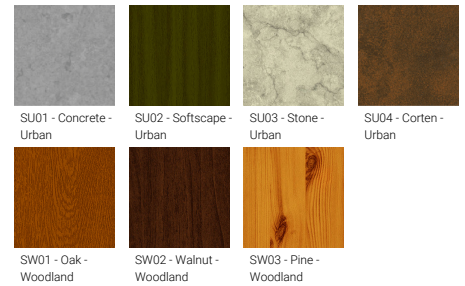

**Optic**

**Product colour**

**Special finishes upon request**

**NYBRO 22 (NYB-80981-PE)**

**Technical information**

<b>Material</b>	Aluminium
<b>Light source</b>	144 & 132 LED
<b>Power</b>	56 W
<b>Lumen</b>	5777 - 6516 lm
<b>Efficacy</b>	103 - 116 lm/W
<b>Driver option</b>	Integral control gear
<b>Driver</b>	Constant current (CC)
<b>Input voltage</b>	220-240 V 50/60 Hz

<b>Optic</b>	O, P
<b>Optic value</b>	Opal, Micro-prismatic
<b>Optic (2nd)</b>	0
<b>Optic (2nd) value</b>	Opal
<b>CCT / CRI</b>	3000K CRI80, 4000K CRI80
<b>Dimming type</b>	On/Off, DALI
<b>Product colours</b>	Black, White, Matt Silver, Concrete - Urban, Softscape - Urban, Stone - Urban, Corten - Urban, Oak - Woodland, Walnut - Woodland, Pine - Woodland
<b>Weight</b>	5.3 kg