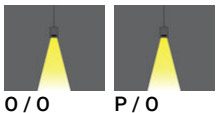

**NYBRO 22 (NYB-80981-PE)**

**Product description**

Down (Optic) & Up (Optic 2nd) - X90° - 60x95 mm - 630 mm

microPrim™

**Luminaire Structure**

- Die-cast aluminium end-caps and extruded aluminium profile with powder coating
- Passive thermal management
- Stainless steel fasteners in grade 304 with zinc flake coating (ZFC)
- PMMA diffuser with Opal (UGR <19) and micro prismatic (UGR <13) options for better glare control
- Integral control gear
- Cut the connection angle according to the shape complete with electrical wires in white for mounting
- Up and down light distribution options
- Wireless control available through Bluetooth connection
- Daylight and occupancy sensor options

**Optic**

**Product colour**

**Special finishes upon request**

**NYBRO 22 (NYB-80981-PE)**

**Technical information**

<b>Material</b>	Aluminium
<b>Light source</b>	144 & 132 LED
<b>Power</b>	56 W
<b>Lumen</b>	5777 - 6516 lm
<b>Efficacy</b>	103 - 116 lm/W
<b>Driver option</b>	Integral control gear
<b>Driver</b>	Constant current (CC)
<b>Input voltage</b>	220-240 V 50/60 Hz

<b>Optic</b>	O, P
<b>Optic value</b>	Opal, Micro-prismatic
<b>Optic (2nd)</b>	0
<b>Optic (2nd) value</b>	Opal
<b>CCT / CRI</b>	3000K CRI80, 4000K CRI80
<b>Dimming type</b>	On/Off, DALI
<b>Product colours</b>	Black, White, Matt Silver, Concrete - Urban, Softscape - Urban, Stone - Urban, Corten - Urban, Oak - Woodland, Walnut - Woodland, Pine - Woodland
<b>Weight</b>	5.3 kg