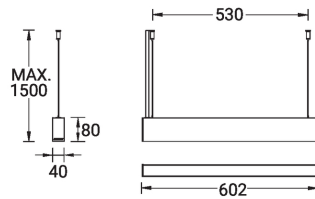

NYBRO 9 (NYB-90001)

Technical information

Material	Aluminium
Light source	72 LED
Power	11 W
Lumen	742 - 900 lm
Efficacy	67 - 82 lm/W
Driver option	Integral control gear
Driver	Constant current (CC)

Input voltage	220-240 V 50/60 Hz
Optic	O, P
Optic value	Opal, Micro-prismatic
CCT / CRI	3000K CRI80, 4000K CRI80
Dimming type	On/Off, 1-10V, DALI
Product colours	Black, White, Matt Silver, Concrete - Urban, Softscape - Urban, Stone - Urban, Corten - Urban, Oak - Woodland, Walnut - Woodland, Pine - Woodland
Weight	1.7 kg

Operating temperature	-20 °C to 40 °C
MacAdam Ellipse	3 SDCM
Lifetime L90B10 (hours)	> 23,000
Lifetime L80B10 (hours)	> 45,000
Lifetime L80B50 (hours)	> 50,000
Variants (On/Off, 1-10V, DALI)	Compatible with EN/ IEC 60598-2-22: Suitable for emergency installations as central supply, non-maintained (Z0)

NYB-90001