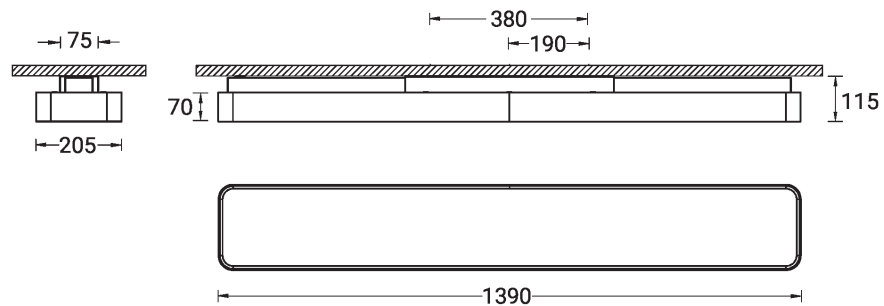

PITTSFIELD 3 (PIT-80221)

Technical information

Material	Aluminium	Input voltage	220-240 V 50/60 Hz	Operating temperature	-20 °C to 40 °C
Light source	576 LED	Optic	O, P	MacAdam Ellipse	3 SDCM
Power	35 W	Optic value	Opal, Micro-prismatic	Lifetime L90B10 (hours)	> 23,000
Lumen	3605 - 4299 lm	CCT / CRI	3000K CRI80, 4000K CRI80	Lifetime L80B10 (hours)	> 45,000
Efficacy	103 - 123 lm/W	Dimming type	On/Off, 1-10V, DALI	Lifetime L80B50 (hours)	> 50,000
Driver option	Integral control gear	Product colours	Black, White, Matt Silver, Concrete - Urban, Softscape - Urban, Stone - Urban, Corten - Urban, Oak - Woodland, Walnut - Woodland, Pine - Woodland	Variants (On/Off, 1-10V, DALI)	Compatible with EN/ IEC 60598-2-22: Suitable for emergency installations as central supply, non-maintained (Z0)
Driver	Constant current (CC)				
		Weight	6.8 kg		

PIT-80221