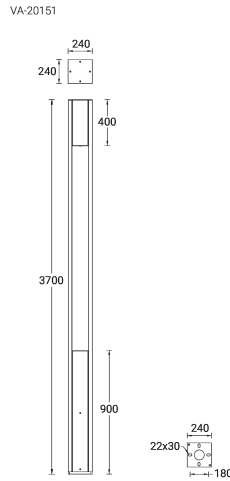

VANCOUVER 20 (VA-20151)

Technical information

Material	Aluminium
Light source	7 LED
Power	33 W
Lumen	1119 - 1429 lm
Efficacy	34 - 43 lm/W
Driver option	Integral control gear
Driver	Constant current (CC)
Input voltage	220-240 V 50/60 Hz
Optic	N, M, E

Optic value	21°, 35°, 48x26°
CCT / CRI	RGBW30, RGBW40
Bug	B1-U0-G0
Dimming type	DMX, DMX/RDM
Product colours	Black, Dark Grey, White, Matt Silver, Bronze, Concrete - Urban, Softscape - Urban, Stone - Urban, Corten - Urban, Oak - Woodland, Walnut - Woodland, Pine - Woodland
Weight	52.0 kg
Operating temperature	-20 °C to 40 °C
EPA (m2)	0.467
Cable	One IP68 connector supplied with 0.3 m of 5x1.5 sqmm outdoor cable

Through wiring	Single cable entry
Lens / Reflector / Optic	High-efficiency polycarbonate lens, Clear toughened glass
MacAdam Ellipse	7 SDCM
Lifetime L90B10 (hours)	> 15,000
Lifetime L80B10 (hours)	> 31,000
Lifetime L80B50 (hours)	> 34,000
Variants (DMX/RDM)	Compatible with EN/ IEC 60598-2-22: Suitable for emergency installations as central supply, non-maintained (Z0)