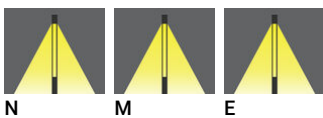

VANCOUVER 20 (VA-20151)

Product description

240x240 mm - 3700 mm - No decorative pattern - IP66
- RGBW

microPrim™

Luminaire Structure

- Die-cast aluminium housing
- Extruded aluminium column
- Pre-treated before powder coating ensuring high corrosion resistance
- Single cable entry
- One IP68 connector supplied with 0.3 m of 5x1.5 sqmm outdoor cable
- Stainless steel fasteners in grade 304 with zinc flake coating (ZFC)
- Durable silicone rubber gasket
- High-efficiency polycarbonate lens
- Clear toughened glass
- Integral control gear
- Maximum wind load resistance is 160 km/h
- Surge protection 10kV
- VANCOUVER luminaires with projectors on top and colder than 3000K CCT do not meet the IDA certification requirements

Optic

Product colour

Special finishes upon request

VANCOUVER 20 (VA-20151)

Technical information

Material	Aluminium
Light source	7 LED
Power	33 W
Lumen	1119 - 1429 lm
Efficacy	34 - 43 lm/W
Driver option	Integral control gear
Driver	Constant current (CC)
Input voltage	220-240 V 50/60 Hz
Optic	N, M, E

Optic value	21°, 35°, 48x26°
CCT / CRI	RGBW30, RGBW40
Bug	B1-U0-G0
Dimming type	DMX, DMX/RDM
Product colours	Black, Dark Grey, White, Matt Silver, Bronze, Concrete - Urban, Softscape - Urban, Stone - Urban, Corten - Urban, Oak - Woodland, Walnut - Woodland, Pine - Woodland
Weight	52.0 kg
Operating temperature	-20 °C to 40 °C
EPA (m2)	0.467
Cable	One IP68 connector supplied with 0.3 m of 5x1.5 sqmm outdoor cable