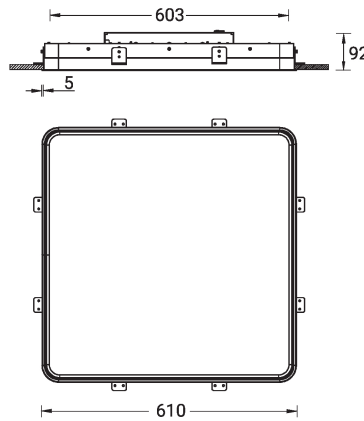

ARDEN 1 (ARD-80033)

Technical information

Material	Aluminium
Light source	1344 LED
Power	67 W
Driver option	Integral control gear
Driver	Constant current (CC)
Input voltage	220-240 V 50/60 Hz
Optic	O, P

Optic value	108°, 93°
CCT / CRI	TW (2700K - 6500K)
Dimming type	DALI
Product colours	Black, White, Matt Silver, Concrete - Urban, Softscape - Urban, Stone - Urban, Corten - Urban, Oak - Woodland, Walnut - Woodland, Pine - Woodland
Weight	6.6 kg
Operating temperature	-20 °C to 40 °C
Lens / Reflector / Optic	PMMA diffuser with Opal (UGR <19) and micro prismatic (UGR <13) options for better glare control

MacAdam Ellipse	3 SDCM
Lifetime L90B10 (hours)	> 23,000
Lifetime L80B10 (hours)	> 45,000
Lifetime L80B50 (hours)	> 50,000
Variants (DALI)	Compatible with EN/ IEC 60598-2-22: Suitable for emergency installations as central supply, non-maintained (Z0)

ARD-80033