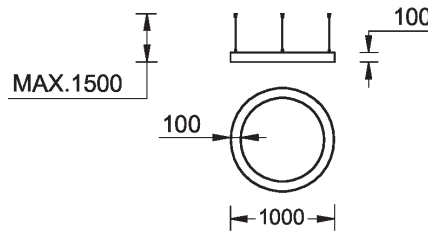

GAVLE 6 (GAV-90311)

Technical information

Material	Aluminium
Light source	672 & 672 LED
Power	172 W
Lumen	19507 - 20363 lm
Efficacy	113 - 118 lm/W
Driver option	Integral control gear

Driver	Constant current (CC)
Input voltage	220-240 V 50/60 Hz
Optic	O
Optic value	Opal
Optic (2nd)	O
Optic (2nd) value	Opal

CCT / CRI	3000K CRI80, 4000K CRI80
Dimming type	On/Off, 1-10V, DALI
Product colours	Black, White, Matt Silver, Concrete - Urban, Softscape - Urban, Stone - Urban, Corten - Urban, Oak - Woodland, Walnut - Woodland, Pine - Woodland
Weight	12.2 kg
Operating temperature	-20 °C to 40 °C
Variants (On/Off, 1-10V, DALI)	Compatible with EN/ IEC 60598-2-22: Suitable for emergency installations as central supply, non-maintained (Z0)

Gavle 1000