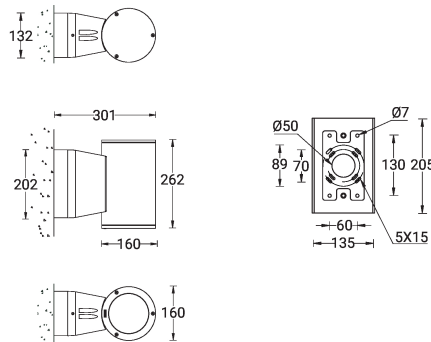

JET 51 (JE-30393)

Technical information

Material	Aluminium
Light source	7 LED
Power	33 W
Lumen	1119 - 1429 lm
Efficacy	34 - 43 lm/W
Driver option	Integral control gear
Driver	Constant current (CC)
Input voltage	220-240 V 50/60 Hz
Optic	N, M, E

Optic value	21°, 35°, 26° x 48°
CCT / CRI	RGBW30, RGBW40, RGBW65
Bug	B1-U1-G0
ULR	<1%
ULOR	<1%
CIE flux code n°3	100
Dimming type	DMX, DMX/RDM
Product colours	Black, Dark Grey, White, Matt Silver, Bronze, Concrete - Urban, Softscape - Urban, Stone - Urban, Corten - Urban, Oak - Woodland, Walnut - Woodland, Pine - Woodland
Weight	4.3 kg

Operating temperature	-20 °C to 50 °C
Through wiring	Two cable entries for through wiring
Lens / Reflector / Optic	Clear toughened glass
MacAdam Ellipse	7 SDCM
Lifetime L90B10 (hours)	> 15,000
Lifetime L80B10 (hours)	> 31,000
Lifetime L80B50 (hours)	> 34,000
Variants (DMX/RDM)	Compatible with EN/ IEC 60598-2-22: Suitable for emergency installations as central supply, non-maintained (Z0)

JE-30393