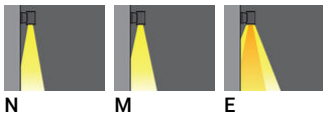

JET 51 (JE-30393)

Product description

Ø160 - 262 mm - Down - Round - RGBW

microPrim™

Luminaire Structure

- Die-cast aluminium housing
- Pre-treated before powder coating ensuring high corrosion resistance
- Two cable entries for through wiring
- Stainless steel fasteners in grade 304 with zinc flake coating (ZFC)

- Durable silicone rubber gasket
- Clear toughened glass
- Integral control gear
- Optional surface mounting box for easy wiring or conduit connection when wiring from behind is not possible

- JET luminaires with uplight and colder than 3000K CCT do not meet the IDA certification requirements

Optic

N M E

Product colour

01 - Black (RAL 9011) 02 - Dark Grey (RAL 7043) 03 - White (RAL 9003) 05 - Matt Silver (RAL 9006)

06 - Bronze (RAL 6014)

Special finishes upon request

SU01 - Concrete - Urban SU02 - Softscape - Urban SU03 - Stone - Urban SU04 - Corten - Urban

Optic value	21°, 35°, 26° x 48°
CCT / CRI	RGBW30, RGBW40, RGBW65
Bug	B1-U1-G0
ULR	<1%
ULOR	<1%
CIE flux code n°3	100
Dimming type	DMX, DMX/RDM
Product colours	Black, Dark Grey, White, Matt Silver, Bronze, Concrete - Urban, Softscape - Urban, Stone - Urban, Corten - Urban, Oak - Woodland, Walnut - Woodland, Pine - Woodland
Weight	4.3 kg