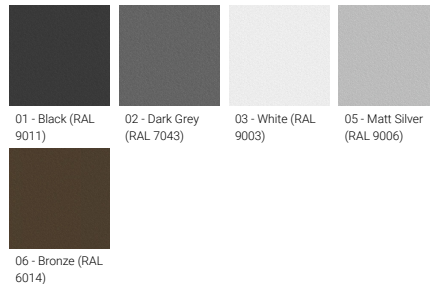

Optic

N M E

Product colour

01 - Black (RAL 9011) 02 - Dark Grey (RAL 7043) 03 - White (RAL 9003) 05 - Matt Silver (RAL 9006)

06 - Bronze (RAL 6014)

Special finishes upon request

SU01 - Concrete - Urban SU02 - Softscape - Urban SU03 - Stone - Urban SU04 - Corten - Urban

Optic value	21°, 35°, 26° x 48°
CCT / CRI	RGBW30, RGBW40, RGBW65
Bug	B1-U1-G0
ULR	<1%
ULOR	<1%
CIE flux code n°3	100
Dimming type	DMX, DMX/RDM
Product colours	Black, Dark Grey, White, Matt Silver, Bronze, Concrete - Urban, Softscape - Urban, Stone - Urban, Corten - Urban, Oak - Woodland, Walnut - Woodland, Pine - Woodland
Weight	4.3 kg