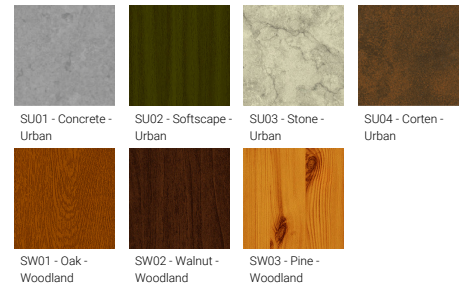

Optic

N M E

Product colour

01 - Black (RAL 9011) 02 - Dark Grey (RAL 7043) 03 - White (RAL 9003) 05 - Matt Silver (RAL 9006)

06 - Bronze (RAL 6014)

Special finishes upon request

SU01 - Concrete - Urban SU02 - Softscape - Urban SU03 - Stone - Urban SU04 - Corten - Urban

SW01 - Oak - Woodland SW02 - Walnut - Woodland SW03 - Pine - Woodland

JET 51 (JE-30393)

Technical information

Material	Aluminium
Light source	7 LED
Power	33 W
Lumen	1119 - 1429 lm
Efficacy	34 - 43 lm/W
Driver option	Integral control gear
Driver	Constant current (CC)
Input voltage	220-240 V 50/60 Hz
Optic	N, M, E

Optic value	21°, 35°, 26° x 48°
CCT / CRI	RGBW30, RGBW40, RGBW65
Bug	B1-U1-G0
ULR	<1%
ULOR	<1%
CIE flux code n°3	100
Dimming type	DMX, DMX/RDM
Product colours	Black, Dark Grey, White, Matt Silver, Bronze, Concrete - Urban, Softscape - Urban, Stone - Urban, Corten - Urban, Oak - Woodland, Walnut - Woodland, Pine - Woodland
Weight	4.3 kg