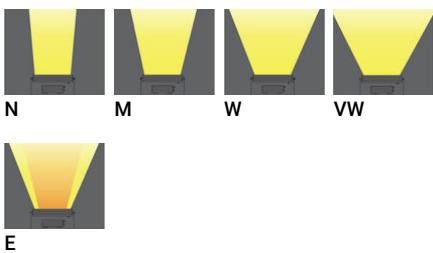

**KWH 8 (KWH-50012)**

**Product description**

Small - 2 heads - RGBW

microVos microPrim™

**Luminaire Structure**

- Die-cast aluminium end-caps
- Extruded aluminium housing
- Pre-treated before powder coating ensuring high corrosion resistance
- Thermal heat dissipation body
- Single or double head configuration for all three sizes
- Each of the heads can be aimed, adjusted and locked for precise aiming
- Single cable entry, through wiring upon request
- Three IP68 connectors supplied with 0.2 m of 3x1.0 sqmm outdoor cable and 2x0.2 m of 2x0.5 sqmm outdoor shielded cable
- Stainless steel fasteners in grade 304 with zinc flake coating (ZFC)
- Durable silicone rubber gasket
- Clear toughened glass
- High-efficiency PMMA lens
- Integral control gear
- Hot-dipped galvanised steel mounting bracket allows for ceiling, wall or surface mounting

**Optic**

**Product colour**

**Special finishes upon request**

**KWH 8 (KWH-50012)**

**Technical information**

<b>Material</b>	Aluminium
<b>Light source</b>	2 x 40 LED
<b>Power</b>	74 W
<b>Lumen</b>	4402 - 5634 lm
<b>Efficacy</b>	59 - 76 lm/W
<b>Driver option</b>	Integral control gear
<b>Driver</b>	Constant current (CC)
<b>Input voltage</b>	220-240 V 50/60 Hz

<b>Product colours</b>	Black, Dark Grey, White, Matt Silver, Bronze, Concrete - Urban, Softscape - Urban, Stone - Urban, Corten - Urban, Oak - Woodland, Walnut - Woodland, Pine - Woodland
<b>Weight</b>	13.2 kg
<b>Operating temperature</b>	-20 °C to 40 °C
<b>EPA (m2)</b>	0.084
<b>Cable</b>	Three IP68 connectors supplied with 0.2 m of 3x1.0 sqmm outdoor cable and 2x0.2 m of 2x0.5 sqmm outdoor shielded cable
<b>Through wiring</b>	Single cable entry, through wiring upon request
<b>Lens / Reflector / Optic</b>	Clear toughened glass, High-efficiency PMMA lens