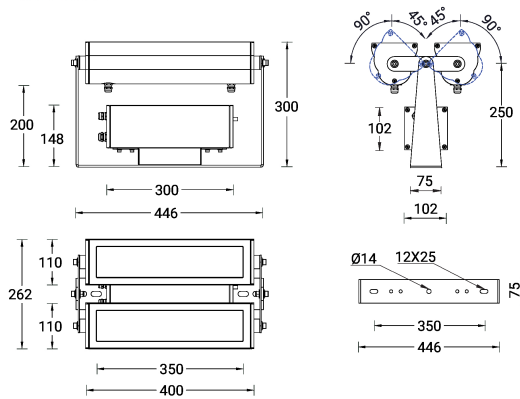

KWH 8 (KWH-50012)

Technical information

Material	Aluminium
Light source	2 x 40 LED
Power	74 W
Lumen	4402 - 5634 lm
Efficacy	59 - 76 lm/W
Driver option	Integral control gear
Driver	Constant current (CC)
Input voltage	220-240 V 50/60 Hz

Optic	N, M, W, VW, E
Optic value	9°, 16°, 33°, 64°x72°, 10°x43°
CCT / CRI	RGBW30, RGBW40
Bug	B2-U0-G0, B3-U0-G0
ULR	<1%
ULOR	<1%
CIE flux code n°3	100
Dimming type	DMX, DMX/RDM

Product colours	Black, Dark Grey, White, Matt Silver, Bronze, Concrete - Urban, Softscape - Urban, Stone - Urban, Corten - Urban, Oak - Woodland, Walnut - Woodland, Pine - Woodland
Weight	13.2 kg
Operating temperature	-20 °C to 40 °C
EPA (m2)	0.084
Cable	Three IP68 connectors supplied with 0.2 m of 3x1.0 sqmm outdoor cable and 2x0.2 m of 2x0.5 sqmm outdoor shielded cable
Through wiring	Single cable entry, through wiring upon request
Lens / Reflector / Optic	Clear toughened glass, High-efficiency PMMA lens

KWH-50012