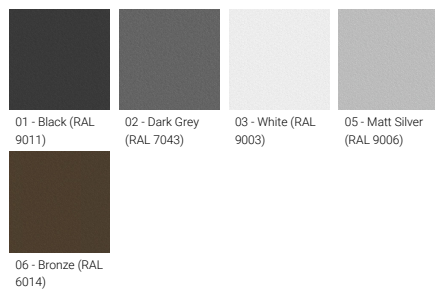

**Optic**

**Product colour**

**Special finishes upon request**

**KWH 8 (KWH-50012)**

**Technical information**

<b>Material</b>	Aluminium
<b>Light source</b>	2 x 40 LED
<b>Power</b>	74 W
<b>Lumen</b>	4402 - 5634 lm
<b>Efficacy</b>	59 - 76 lm/W
<b>Driver option</b>	Integral control gear
<b>Driver</b>	Constant current (CC)
<b>Input voltage</b>	220-240 V 50/60 Hz

<b>Product colours</b>	Black, Dark Grey, White, Matt Silver, Bronze, Concrete - Urban, Softscape - Urban, Stone - Urban, Corten - Urban, Oak - Woodland, Walnut - Woodland, Pine - Woodland
<b>Weight</b>	13.2 kg
<b>Operating temperature</b>	-20 °C to 40 °C
<b>EPA (m2)</b>	0.084
<b>Cable</b>	Three IP68 connectors supplied with 0.2 m of 3x1.0 sqmm outdoor cable and 2x0.2 m of 2x0.5 sqmm outdoor shielded cable
<b>Through wiring</b>	Single cable entry, through wiring upon request
<b>Lens / Reflector / Optic</b>	Clear toughened glass, High-efficiency PMMA lens