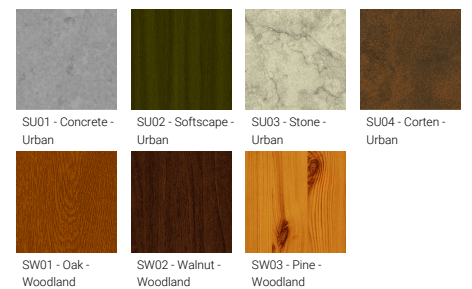

**Optic**

**Product colour**

**Special finishes upon request**

**KWH 8 (KWH-50012)**

**Technical information**

<b>Material</b>	Aluminium
<b>Light source</b>	2 x 40 LED
<b>Power</b>	74 W
<b>Lumen</b>	4402 - 5634 lm
<b>Efficacy</b>	59 - 76 lm/W
<b>Driver option</b>	Integral control gear
<b>Driver</b>	Constant current (CC)
<b>Input voltage</b>	220-240 V 50/60 Hz

<b>Product colours</b>	Black, Dark Grey, White, Matt Silver, Bronze, Concrete - Urban, Softscape - Urban, Stone - Urban, Corten - Urban, Oak - Woodland, Walnut - Woodland, Pine - Woodland
<b>Weight</b>	13.2 kg
<b>Operating temperature</b>	-20 °C to 40 °C
<b>EPA (m2)</b>	0.084
<b>Cable</b>	Three IP68 connectors supplied with 0.2 m of 3x1.0 sqmm outdoor cable and 2x0.2 m of 2x0.5 sqmm outdoor shielded cable
<b>Through wiring</b>	Single cable entry, through wiring upon request
<b>Lens / Reflector / Optic</b>	Clear toughened glass, High-efficiency PMMA lens