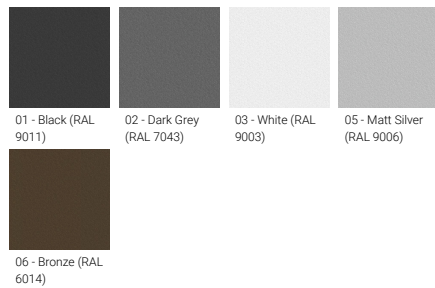

Product colour