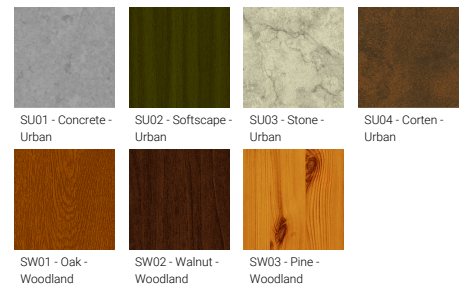

Special finishes upon request