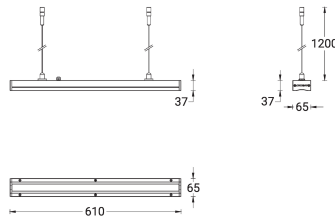

LIGHTALK 4 (LA-95021)

Technical information

Material	Aluminium
Light source	18 LED
Power	28 W
Lumen	1943 - 2847 lm
Efficacy	69 - 102 lm/W
Driver option	Remote driver (included)
Driver	Constant current (CC)
Input voltage	220-240 V 50/60 Hz
Optic	VN, N, M, W, E

Optic value	12°, 14°, 24°, 44°, 18° x 35°
CCT / CRI	3000K CRI80, 4000K CRI80
ULR	<1%
ULOR	<1%
CIE flux code n°3	100
Dimming type	On/Off, 1-10V, DALI
Product colours	Black, Dark Grey, White, Matt Silver, Bronze, Concrete - Urban, Softscape - Urban, Stone - Urban, Corten - Urban, Oak - Woodland, Walnut - Woodland, Pine - Woodland
Weight	2.1 kg
Operating temperature	-20 °C to 40 °C

EPA (m2)	0.040
Cable	One cable gland supplied with 0.3 m of 2x1.0 sqmm outdoor cable
Through wiring	Single cable entry, through wiring upon request
Lens / Reflector / Optic	Clear toughened glass
MacAdam Ellipse	3 SDCM
Lifetime L90B10 (hours)	> 120,000
Lifetime L80B10 (hours)	> 120,000
Lifetime L80B50 (hours)	> 120,000
Variants (On/Off, 1-10V, DALI)	Compatible with EN/ IEC 60598-2-22: Suitable for emergency installations as central supply, non-maintained (Z0)

LA-95021