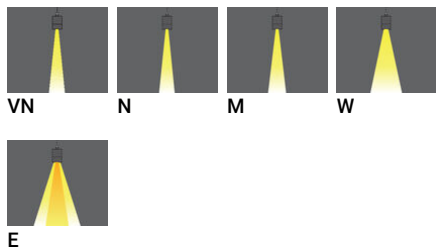

**LIGHTALK 4 (LA-95021)**

**Product description**

Without remote box IP-rated - With remote driver - Constant current (CC) 500 mA - 610 mm - Class I

microPrim™

**Luminaire Structure**

- Die-cast aluminium end-caps
- Extruded aluminium housing and frame
- Pre-treated before powder coating ensuring high corrosion resistance
- Single cable entry, through wiring upon request
- One cable gland supplied with 0.3 m of 2x1.0 sqmm outdoor cable
- Stainless steel fasteners in grade 304 with zinc flake coating (ZFC)
- Durable silicone rubber gasket
- Clear toughened glass
- Remote driver (included)
- Remote box IP-rated is not included and is to be ordered separately for constant current (CC) products
- Stainless steel suspension kit in grade 304
- Suspension height is fully adjustable

**Optic**

**Product colour**

**Special finishes upon request**

**LIGHTALK 4 (LA-95021)**

**Technical information**

<b>Material</b>	Aluminium
<b>Light source</b>	18 LED
<b>Power</b>	28 W
<b>Lumen</b>	1943 - 2847 lm
<b>Efficacy</b>	69 - 102 lm/W
<b>Driver option</b>	Remote driver (included)
<b>Driver</b>	Constant current (CC)
<b>Input voltage</b>	220-240 V 50/60 Hz
<b>Optic</b>	VN, N, M, W, E

<b>Optic value</b>	12°, 14°, 24°, 44°, 18° x 35°
<b>CCT / CRI</b>	3000K CRI80, 4000K CRI80
<b>ULR</b>	<1%
<b>ULOR</b>	<1%
<b>CIE flux code n°3</b>	100
<b>Dimming type</b>	On/Off, 1-10V, DALI
<b>Product colours</b>	Black, Dark Grey, White, Matt Silver, Bronze, Concrete - Urban, Softscape - Urban, Stone - Urban, Corten - Urban, Oak - Woodland, Walnut - Woodland, Pine - Woodland
<b>Weight</b>	2.1 kg
<b>Operating temperature</b>	-20 °C to 40 °C