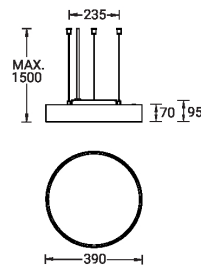

MALMO 4 (MAL-90012)

Technical information

Material	Aluminium
Light source	276 LED
Power	37 W
Lumen	3559 - 4256 lm
Efficacy	65 - 77 lm/W
Driver option	Integral control gear
Driver	Constant current (CC)

Input voltage	220-240 V 50/60 Hz
Optic	O, P
Optic value	107°, 94°
CCT / CRI	3000K CRI80, 4000K CRI80
Bug	B2-U0-G1
ULR	0%
ULOR	0%

CIE flux code n°3	96, 98
Dimming type	On/Off, 1-10V, DALI
Product colours	Black, White, Matt Silver, Concrete - Urban, Softscape - Urban, Stone - Urban, Corten - Urban, Oak - Woodland, Walnut - Woodland, Pine - Woodland
Weight	2.6 kg
Operating temperature	-20 °C to 40 °C
Variants (1-10V, DALI)	Compatible with EN/ IEC 60598-2-22: Suitable for emergency installations as central supply, non-maintained (Z0)

MAL-90012