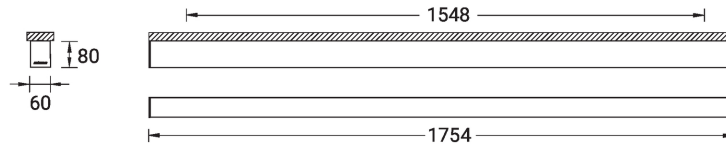

NYBRO 6 (NYB-80644)

Technical information

Material	Aluminium	Input voltage	220-240 V 50/60 Hz	Operating temperature	-20 °C to 40 °C
Light source	204 LED	Optic	O, P	MacAdam Ellipse	3 SDCM
Power	53 W	Optic value	Opal, Micro-prismatic	Lifetime L90B10 (hours)	> 23,000
Lumen	6100 lm	CCT / CRI	3000K CRI80, 4000K CRI80	Lifetime L80B10 (hours)	> 45,000
Efficacy	115 lm/W	Dimming type	DALI	Lifetime L80B50 (hours)	> 50,000
Driver option	Integral control gear	Product colours	Black, White, Matt Silver, Concrete - Urban, Softscape - Urban, Stone - Urban, Corten - Urban, Oak - Woodland, Walnut - Woodland, Pine - Woodland	Variants (DALI)	Compatible with EN/ IEC 60598-2-22: Suitable for emergency installations as central supply, non-maintained (Z0)
Driver	Constant current (CC)				
		Weight	5.4 kg		

NYB-80644