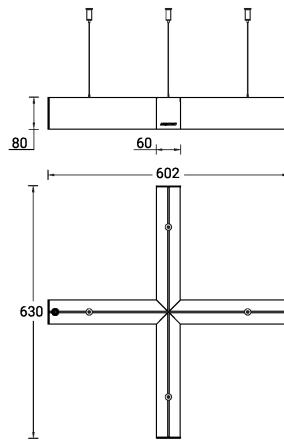

NYBRO 22 (NYB-80972-PE)

Technical information

Material	Aluminium
Light source	144 LED
Power	25 W
Lumen	2429 - 3055 lm
Efficacy	97 - 122 lm/W
Driver option	Integral control gear
Driver	Constant current (CC)

Input voltage	220-240 V 50/60 Hz
Optic	O, P
Optic value	Opal, Micro-prismatic
CCT / CRI	3000K CRI80, 4000K CRI80
Dimming type	On/Off, DALI
Product colours	Black, White, Matt Silver, Concrete - Urban, Softscape - Urban, Stone - Urban, Corten - Urban, Oak - Woodland, Walnut - Woodland, Pine - Woodland
Weight	4.5 kg

Operating temperature	-20 °C to 40 °C
MacAdam Ellipse	3 SDCM
Lifetime L90B10 (hours)	> 23,000
Lifetime L80B10 (hours)	> 45,000
Lifetime L80B50 (hours)	> 50,000
Variants (On/Off, DALI)	Compatible with EN/ IEC 60598-2-22: Suitable for emergency installations as central supply, non-maintained (Z0)

NYB-80972-PE