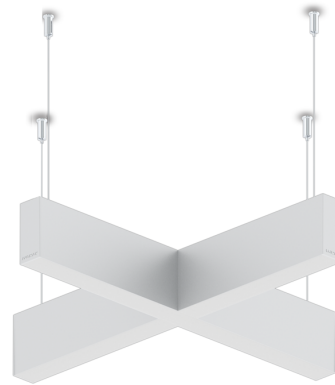

NYBRO 22 (NYB-80972-PE)

Product description

Down - X90° - 60x80 mm - 630 mm

microPrim™

Luminaire Structure

- Die-cast aluminium end-caps and extruded aluminium profile with powder coating
- Passive thermal management
- Stainless steel fasteners in grade 304 with zinc flake coating (ZFC)
- PMMA diffuser with Opal (UGR <19) and micro prismatic (UGR <13) options for better glare control

- Integral control gear
- Cut the connection angle according to the shape complete with electrical wires in white for mounting
- Up and down light distribution options

- Wireless control available through Bluetooth connection
- Daylight and occupancy sensor options

Optic

Product colour

01 - Black (RAL 9011) 03 - White (RAL 9003) 05 - Matt Silver (RAL 9006)

Special finishes upon request

SU01 - Concrete - Urban SU02 - Softscape - Urban SU03 - Stone - Urban SU04 - Corten - Urban