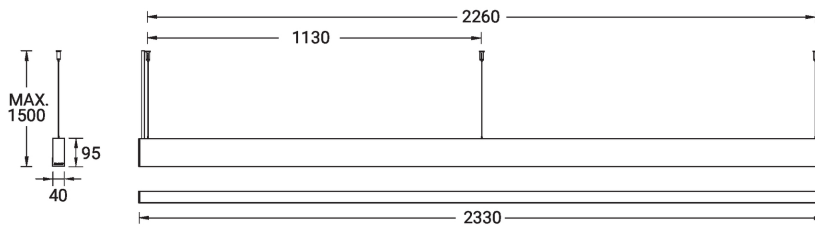

NYBRO 9 (NYB-90154)

Technical information

Material	Aluminium	Input voltage	220-240 V 50/60 Hz	Operating temperature	-20 °C to 40 °C
Light source	288 & 276 LED	Optic	O, P	MacAdam Ellipse	3 SDCM
Power	100 W	Optic value	Opal, Micro-prismatic	Lifetime L90B10 (hours)	> 23,000
Lumen	10283 lm	CCT / CRI	TW (2700K - 6500K)	Lifetime L80B10 (hours)	> 45,000
Efficacy	113 lm/W	Dimming type	DALI	Lifetime L80B50 (hours)	> 50,000
Driver option	Integral control gear	Product colours	Black, White, Matt Silver, Concrete - Urban, Softscape - Urban, Stone - Urban, Corten - Urban, Oak - Woodland, Walnut - Woodland, Pine - Woodland	Variants (DALI)	Compatible with EN/ IEC 60598-2-22: Suitable for emergency installations as central supply, non-maintained (Z0)
Driver	Constant current (CC)				
		Weight	7.3 kg		

NYB-90154