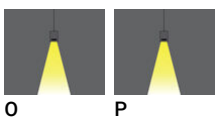

NYBRO 9 (NYB-90154)

Product description

Down (Optic) & Up (Optic 2nd) - 40x95 mm - 2330 mm
 - Tunable White

microPrim™

Luminaire Structure

- Die-cast aluminium end-caps and extruded aluminium profile with powder coating
- Passive thermal management
- Single cable entry
- Stainless steel fasteners in grade 304 with zinc flake coating (ZFC)
- Durable silicone rubber gasket

Optic

Product colour

Special finishes upon request

NYBRO 9 (NYB-90154)

Technical information

Material	Aluminium	Input voltage	220-240 V 50/60 Hz	Operating temperature	-20 °C to 40 °C
Light source	288 & 276 LED	Optic	O, P	MacAdam Ellipse	3 SDCM
Power	100 W	Optic value	Opal, Micro-prismatic	Lifetime L90B10 (hours)	> 23,000
Lumen	10283 lm	CCT / CRI	TW (2700K - 6500K)	Lifetime L80B10 (hours)	> 45,000
Efficacy	113 lm/W	Dimming type	DALI	Lifetime L80B50 (hours)	> 50,000
Driver option	Integral control gear	Product colours	Black, White, Matt Silver, Concrete - Urban, Softscape - Urban, Stone - Urban, Corten - Urban, Oak - Woodland, Walnut - Woodland, Pine - Woodland	Variants (DALI)	Compatible with EN/ IEC 60598-2-22: Suitable for emergency installations as central supply, non-maintained (Z0)
Driver	Constant current (CC)				
		Weight	7.3 kg		