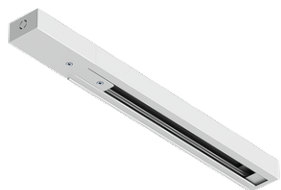

NYBRO 10 (NYB-90331)

Product description

Down (Optic) & Up (Optic 2nd) - 60x95 mm - 1466 mm

microPrim™

Luminaire Structure

- Die-cast aluminium end-caps and extruded aluminium profile with powder coating
- Passive thermal management
- Single cable entry
- Stainless steel fasteners in grade 304 with zinc flake coating (ZFC)
- Durable silicone rubber gasket

- PMMA diffuser with Opal (UGR <19) and micro prismatic (UGR <13) options for better glare control
- Integral control gear
- Stainless steel brackets and screws for mounting
- Up and down light distribution options
- Wireless control available through Bluetooth connection

NYB-90331

NYBRO 10 (NYB-90331)**Accessory**

Continuous-coupler bracket
(60/70 mm Down & 60 mm
Down & Up profile)
A81581

Supply cable surface mounting
box
A80981

Wireless bluetooth converter
A90291

Xpress wireless switch
A90591

Integrated track - 3 phase - DALI
for NYBRO
A81491

Integrated track - 3 phase - On-
off for NYBRO
A81391

DALI Control System
Control-DALI