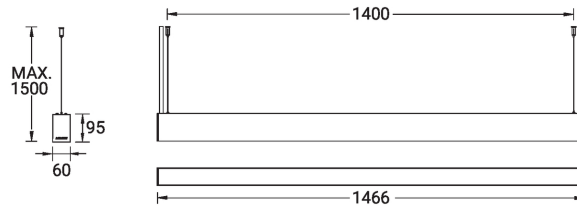

NYBRO 10 (NYB-90331)

Technical information

Material	Aluminium
Light source	180 & 168 LED
Power	63 W
Lumen	7183 - 8102 lm
Efficacy	114 - 129 lm/W
Driver option	Integral control gear
Driver	Constant current (CC)
Input voltage	220-240 V 50/60 Hz

Optic	O, P
Optic value	Opal, Micro-prismatic
Optic (2nd)	O
Optic (2nd) value	Opal
CCT / CRI	3000K CRI80, 4000K CRI80
Dimming type	On/Off, 1-10V, DALI
Product colours	Black, White, Matt Silver, Concrete - Urban, Softscape - Urban, Stone - Urban, Corten - Urban, Oak - Woodland, Walnut - Woodland, Pine - Woodland
Weight	5.7 kg

Operating temperature	-20 °C to 40 °C
MacAdam Ellipse	3 SDCM
Lifetime L90B10 (hours)	> 23,000
Lifetime L80B10 (hours)	> 45,000
Lifetime L80B50 (hours)	> 50,000
Variants (1-10V, DALI)	Compatible with EN/ IEC 60598-2-22: Suitable for emergency installations as central supply, non-maintained (Z0)

NYB-90331