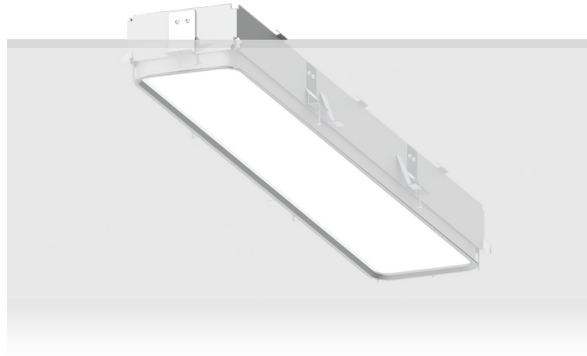

PITTSFIELD 1 (PIT-80003)

Product description

Down - 730 mm - Tunable White

microPrim™

Luminaire Structure

- Extruded aluminium bended profile with powder coating
- Passive thermal management
- Stainless steel fasteners in grade 304 with zinc flake coating (ZFC)
- PMMA diffuser with Opal (UGR <19) and micro prismatic (UGR <13) options for better glare control

- Integral control gear
- Stainless steel brackets and screws for mounting
- Down light distribution only
- Wireless control available through Bluetooth connection

- Daylight and occupancy sensor options
- Emergency module (1 or 3 hours) is available upon request with 3 options (BASIC, SELF-TEST, PRO-DALI)

Optic

Product colour

01 - Black (RAL 9011) 03 - White (RAL 9003) 05 - Matt Silver (RAL 9006)

Special finishes upon request

SU01 - Concrete - Urban SU02 - Softscape - Urban SU03 - Stone - Urban SU04 - Corten - Urban