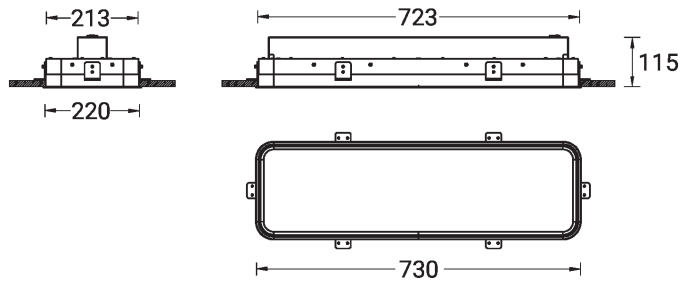

PITTSFIELD 1 (PIT-80003)

Technical information

Material	Aluminium	Input voltage	220-240 V 50/60 Hz	MacAdam Ellipse	3 SDCM
Light source	576 LED	Optic	O, P	Lifetime L90B10 (hours)	> 23,000
Power	36 W	CCT / CRI	TW (2700K - 6500K)	Lifetime L80B10 (hours)	> 45,000
Lumen	3889 lm	Dimming type	DALI	Lifetime L80B50 (hours)	> 50,000
Efficacy	108 lm/W	Product colours	Black, White, Matt Silver, Concrete - Urban, Softscape - Urban, Stone - Urban, Corten - Urban, Oak - Woodland, Walnut - Woodland, Pine - Woodland	Variants (DALI)	Compatible with EN/ IEC 60598-2-22: Suitable for emergency installations as central supply, non- maintained (Z0)
Driver option	Integral control gear				
Driver	Constant current (CC)	Weight	3.7 kg		
		Operating temperature	-20 °C to 40 °C		

PIT-80003