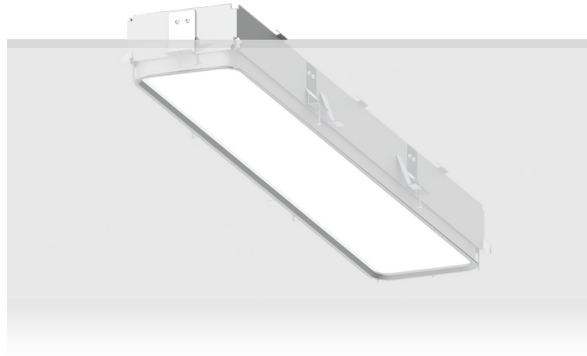

**PITTSFIELD 2 (PIT-80113)**

**Product description**

Down - Trimless - 1060 mm - Tunable White

microPrim™

**Luminaire Structure**

- Extruded aluminium bended profile with powder coating
- Passive thermal management
- Stainless steel fasteners in grade 304 with zinc flake coating (ZFC)
- PMMA diffuser with Opal (UGR <19) and micro prismatic (UGR <13) options for better glare control

- Integral control gear
- Stainless steel brackets and screws for mounting
- Down light distribution only
- Wireless control available through Bluetooth connection

- Daylight and occupancy sensor options
- Emergency module (1 or 3 hours) is available upon request with 3 options (BASIC, SELF-TEST, PRO-DALI)