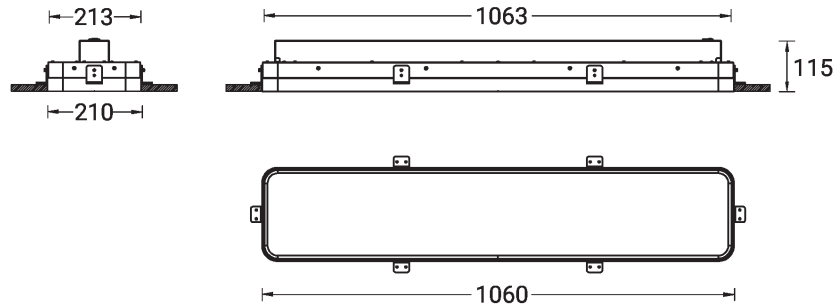

PITTSFIELD 2 (PIT-80113)

Technical information

Material	Aluminium	Input voltage	220-240 V 50/60 Hz	MacAdam Ellipse	3 SDCM
Light source	864 LED	Optic	O, P	Lifetime L90B10 (hours)	> 23,000
Power	43 W	CCT / CRI	TW (2700K - 6500K)	Lifetime L80B10 (hours)	> 45,000
Lumen	5444 lm	Dimming type	DALI	Lifetime L80B50 (hours)	> 50,000
Efficacy	101 lm/W	Product colours	Black, White, Matt Silver, Concrete - Urban, Softscape - Urban, Stone - Urban, Corten - Urban, Oak - Woodland, Walnut - Woodland, Pine - Woodland	Variants (DALI) Compatible with EN/ IEC 60598-2-22: Suitable for emergency installations as central supply, non-maintained (Z0)	
Driver option	Integral control gear				
Driver	Constant current (CC)	Weight	5.1 kg		
		Operating temperature	-20 °C to 40 °C		

PIT-80113