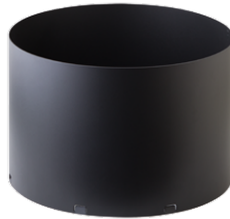

QUANTUM 1 (QA-50003)

Product description

Small

microPrim™

Luminaire Structure

- Die-cast aluminium housing
- Pre-treated before powder coating ensuring high corrosion resistance
- Single cable entry, through wiring upon request
- One IP68 connector supplied with 0.2 m of 3x1.0 sqmm outdoor cable
- Stainless steel fasteners in grade 304 with zinc flake coating (ZFC)
- Durable silicone rubber gasket
- High-efficiency PMMA lens
- Clear toughened glass
- Integral control gear

Optic

VN

Product colour

Special finishes upon request

QUANTUM 1 (QA-50003)

Technical information

Material	Aluminium
Light source	7 LED
Power	30 W
Lumen	2411 - 2790 lm
Efficacy	80 - 93 lm/W
Driver option	Integral control gear
Driver	Constant current (CC)
Input voltage	220-240 V 50/60 Hz
Optic	VN
Optic value	8°

CCT / CRI	2700K CRI80, 3000K CRI80, 4000K CRI80
Bug	B3-U0-G0
ULR	<1%
ULOR	<1%
CIE flux code n°3	100
Dimming type	On/Off, 1-10V, DALI
Product colours	Black, Dark Grey, White, Matt Silver, Bronze, Concrete - Urban, Softscape - Urban, Stone - Urban, Corten - Urban, Oak - Woodland, Walnut - Woodland, Pine - Woodland
Weight	4.0 kg
Operating temperature	-20 °C to 40 °C
EPA (m2)	0.075

QA-50003

QUANTUM 1 (QA-50003)**Accessory**

Linear spread lens
A51614

Anti-glare visor
A53631

Anti-glare hood
A53731

DALI Control System
Control-DALI

Please contact the factory for technical details if you wish to use Anti-glare accessories, Colour filters, Lenses and slip glasses in combination.