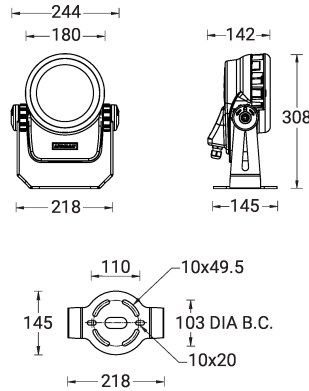

QUANTUM 1 (QA-50003)

Technical information

Material	Aluminium
Light source	7 LED
Power	30 W
Lumen	2411 - 2790 lm
Efficacy	80 - 93 lm/W
Driver option	Integral control gear
Driver	Constant current (CC)
Input voltage	220-240 V 50/60 Hz
Optic	VN
Optic value	8°

CCT / CRI	2700K CRI80, 3000K CRI80, 4000K CRI80
Bug	B3-U0-G0
ULR	<1%
ULOR	<1%
CIE flux code n°3	100
Dimming type	On/Off, 1-10V, DALI
Product colours	Black, Dark Grey, White, Matt Silver, Bronze, Concrete - Urban, Softscape - Urban, Stone - Urban, Corten - Urban, Oak - Woodland, Walnut - Woodland, Pine - Woodland
Weight	4.0 kg
Operating temperature	-20 °C to 40 °C
EPA (m2)	0.075

Cable	One IP68 connector supplied with 0.2 m of 3x1.0 sqmm outdoor cable
Through wiring	Single cable entry, through wiring upon request
Lens / Reflector / Optic	High-efficiency PMMA lens, Clear toughened glass
MacAdam Ellipse	3 SDCM
Lifetime L90B10 (hours)	> 109,000
Lifetime L80B10 (hours)	> 109,000
Lifetime L80B50 (hours)	> 109,000
Variants (On/Off, 1-10V, DALI)	Compatible with EN/ IEC 60598-2-22: Suitable for emergency installations as central supply, non-maintained (Z0)

QA-50003