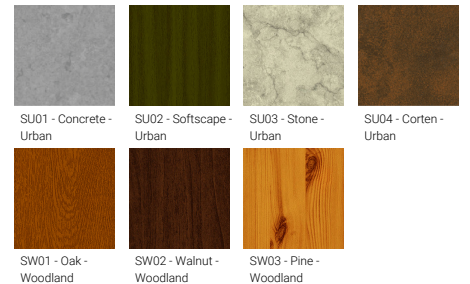

Optic

VN

Product colour

Special finishes upon request

QUANTUM 1 (QA-50003)

Technical information

Material	Aluminium
Light source	7 LED
Power	30 W
Lumen	2411 - 2790 lm
Efficacy	80 - 93 lm/W
Driver option	Integral control gear
Driver	Constant current (CC)
Input voltage	220-240 V 50/60 Hz
Optic	VN
Optic value	8°

CCT / CRI	2700K CRI80, 3000K CRI80, 4000K CRI80
Bug	B3-U0-G0
ULR	<1%
ULOR	<1%
CIE flux code n°3	100
Dimming type	On/Off, 1-10V, DALI
Product colours	Black, Dark Grey, White, Matt Silver, Bronze, Concrete - Urban, Softscape - Urban, Stone - Urban, Corten - Urban, Oak - Woodland, Walnut - Woodland, Pine - Woodland
Weight	4.0 kg
Operating temperature	-20 °C to 40 °C
EPA (m2)	0.075