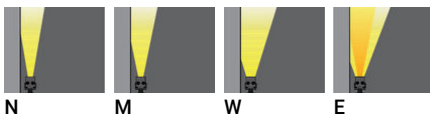

ALDO 6 (ALD-30263) (Version 1)

Product description

Without remote driver - Constant voltage (CV) 24 V - 42x110 mm - 500 mm - Class III - IK07 - RGBW

microPrim™

Luminaire Structure

- Powder coated aluminium alloy housing
- Adjustable aluminium extrusion bracket for ALD-30261, ALD-30262, ALD-30263, ALD-30264, ALD-30265, ALD-30266, ALD-30271, ALD-30272, ALD-30281, ALD-30282, ALD-30291, ALD-30292, ALD-30301, ALD-30302, ALD-30801
- Adjustable galvanised steel bracket for ALD-30241, ALD-30242, ALD-30243, ALD-30244, ALD-30251, ALD-30252, ALD-30253, ALD-30254, ALD-30255, ALD-30256
- Two cable entries for through wiring

- Four IP67 connectors supplied with 2x0.2 m of 2x1.0 sqmm outdoor cable and 2x0.2 m of 2x0.5 sqmm outdoor shielded cable
- Clear toughened glass
- Remote driver (not included)
- Uniform light distribution with uninterrupted end-to-end mounting.

- For ALD-30001 not included 24 VDC input, DMXRDM address with stable signal

Optic

Product colour

Special finishes upon request