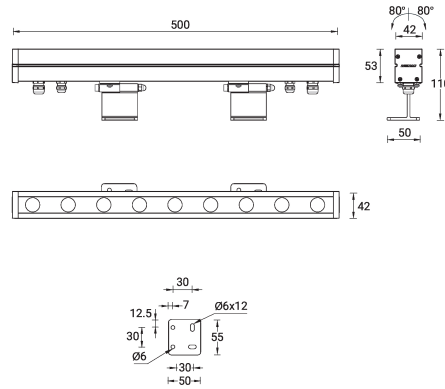

ALDO 6 (ALD-30263) (Version 1)

Technical information

Material	Aluminium
Light source	9 LED
Power	20 W
Lumen	722 - 1072 lm
Efficacy	36 - 54 lm/W
Driver option	Remote driver (not included)
Driver	Constant voltage (CV)

Input voltage	24 VDC
Optic	N, M, W, E
Optic value	15°, 36°, 58°, 20°x30°
CCT / CRI	RGBW30, RGBW40
Bug	B1-U0-G0, B2-U0-G0
Dimming type	DMX, DMX/RDM
Product colours	Black, Dark Grey, White, Matt Silver, Bronze, Concrete - Urban, Softscape - Urban, Stone - Urban, Corten - Urban, Oak - Woodland, Walnut - Woodland, Pine - Woodland

Weight	1.1 kg
Operating temperature	-20 °C to 40 °C
Cable	Four IP67 connectors supplied with 2x0.2 m of 2x1.0 sqmm outdoor cable and 2x0.2 m of 2x0.5 sqmm outdoor shielded cable
Through wiring	Two cable entries for through wiring
Lens / Reflector / Optic	Clear toughened glass
MacAdam Ellipse	7 SDCM
Lifetime L80B50 (hours)	> 50,000

ALD-30263