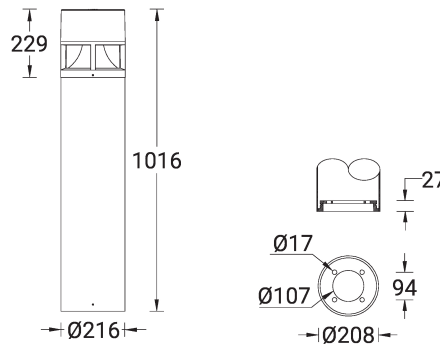

COLUMBUS 2 (CO-10127-2)

Technical information

Material	Aluminium
Light source	1 COB
Power	41 W
Lumen	983 - 995 lm
Efficacy	25 - 26 lm/W
Driver option	Integral control gear
Driver	Constant current (CC)
Input voltage	220-240 V 50/60 Hz

Optic	G
Optic value	115°x 129°
CCT / CRI	3000K CRI80, 4000K CRI80
Bug	B1-U3-G1
ULR	21%
ULOR	21%
CIE flux code n°3	88
Dimming type	On/Off, 1-10V, DALI

Product colours	Black, Dark Grey, White, Matt Silver, Bronze, Concrete - Urban, Softscape - Urban, Stone - Urban, Corten - Urban, Oak - Woodland, Walnut - Woodland, Pine - Woodland
Weight	11.5 kg
Operating temperature	-20 °C to 40 °C
Cable	One IP68 connector supplied with 0.2 m of 3x1.0 sqmm outdoor cable
Through wiring	Single cable entry
Lens / Reflector / Optic	Anodised, high-purity aluminium reflector, Clear UV-stabilised polycarbonate diffuser
Variants (1-10V, DALI)	Compatible with EN/ IEC 60598-2-22: Suitable for emergency installations as central supply, non-maintained (Z0)

CO-10127-2