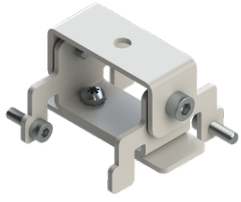

**GAVLE 3** (GAV-80103)**Product description**

Down - 60x90 mm - 500 mm - RGBW

microPrim™

**Luminaire Structure**

- Extruded aluminium bended profile with powder coating
- Passive thermal management
- Stainless steel fasteners in grade 304 with zinc flake coating (ZFC)
- Opal PMMA diffuser (UGR <19) for glare control
- Integral control gear
- Steel brackets for ceiling down mounting option
- Up and down light distribution options
- Wireless control available through Bluetooth connection

SW01 - Oak - Woodland    SW02 - Walnut - Woodland    SW03 - Pine - Woodland

**GAVLE 3** (GAV-80103)

**Technical information**

<b>Material</b>	Aluminium
<b>Light source</b>	384 LED
<b>Power</b>	27 W
<b>Lumen</b>	859 lm
<b>Efficacy</b>	32 lm/W
<b>Driver option</b>	Integral control gear

**GAVLE 3** (GAV-80103)**Accessory**

Ceiling-mounting bracket (40  
mm profile)  
**A81381**

Xpress wireless switch  
**A90591**

Recessing box  
**A61051**

DALI Control System  
**Control-DALI**