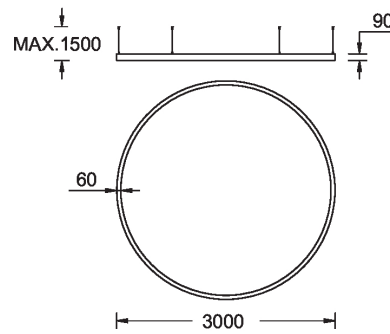

GAVLE 5 (GAV-90051)

Technical information

Material	Aluminium
Light source	1152 LED
Power	147 W
Lumen	13216 - 13795 lm
Efficacy	90 - 94 lm/W
Driver option	Integral control gear for On/Off (-ND), DALI (-DA). Remote driver is included for 1-10V (-DI)

Driver	Constant current (CC)
Input voltage	220-240 V 50/60 Hz
Optic	O
Optic value	Opal
CCT / CRI	3000K CRI80, 4000K CRI80
Dimming type	On/Off, 1-10V, DALI

Product colours	Black, White, Matt Silver, Concrete - Urban, Softscape - Urban, Stone - Urban, Corten - Urban, Oak - Woodland, Walnut - Woodland, Pine - Woodland
Weight	26.0 kg
Operating temperature	-20 °C to 40 °C
Variants (On/Off, 1-10V, DALI)	Compatible with EN/ IEC 60598-2-22: Suitable for emergency installations as central supply, non-maintained (Z0)

GAV-90051