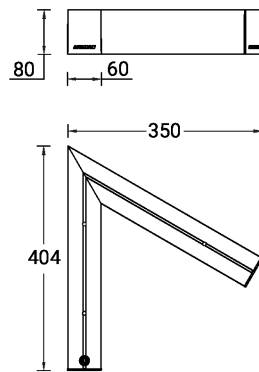

NYBRO 27 (NYB-81131-SU)

Technical information

Material	Aluminium
Light source	84 LED
Power	12 W
Lumen	1338 lm
Efficacy	112 lm/W
Driver option	Integral control gear
Driver	Constant current (CC)

Input voltage	220-240 V 50/60 Hz
Optic	O, P
Optic value	Opal, Micro-prismatic
CCT / CRI	3000K CRI80, 4000K CRI80
Dimming type	On/Off, DALI
Product colours	Black, White, Matt Silver, Concrete - Urban, Softscape - Urban, Stone - Urban, Corten - Urban, Oak - Woodland, Walnut - Woodland, Pine - Woodland
Weight	2.7 kg

Operating temperature	-20 °C to 40 °C
MacAdam Ellipse	3 SDCM
Lifetime L90B10 (hours)	> 23,000
Lifetime L80B10 (hours)	> 45,000
Lifetime L80B50 (hours)	> 50,000
Variants (On/Off, DALI)	Compatible with EN/ IEC 60598-2-22: Suitable for emergency installations as central supply, non-maintained (Z0)

NYB-81131-SU