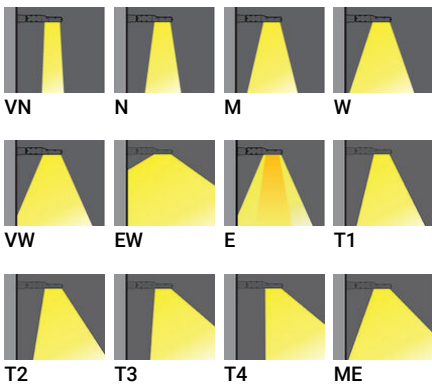

**PITTSBURGH 5** (PIB-30011) (Version 1)

**Product description**

Medium

microPrim™

**Luminaire Structure**

- Extruded aluminium housing
- Pre-treated before powder coating ensuring high corrosion resistance
- Thermal heat dissipation body
- Single cable entry
- Stainless steel fasteners in grade 304 with zinc flake coating (ZFC)
- Durable silicone rubber gasket
- Clear toughened glass
- High-efficiency polycarbonate lens
- Integral control gear
- Surge protection 10kV

**Optic**

**Product colour**

**Special finishes upon request**

**PITTSBURGH 5 (PIB-30011) (Version 1)**

**Technical information**

<b>Material</b>	Aluminium
<b>Light source</b>	2 x 36 LED
<b>Power</b>	80 W
<b>Lumen</b>	7626 - 12326 lm
<b>Efficacy</b>	95 - 154 lm/W
<b>Driver option</b>	Integral control gear
<b>Driver</b>	Constant current (CC)
<b>Input voltage</b>	220-240V 50/60Hz

<b>Optic</b>	VN, N, M, W, VW, EW, E, T1, T2, T3, T4, ME
<b>Optic value</b>	5°, 12°, 25°, 53°, 65°, 106°, 94°x25°, 145°x67°, 137°x40°, 132°x32°, 94°x64°, 124°x60°
<b>CCT / CRI</b>	3000K CRI80, 4000K CRI80
<b>Bug</b>	B1-U0-G1, B2-U0-G1, B3-U0-G0, B3-U0-G1, B3-U0-G3, B4-U0-G0, B4-U0-G1, B5-U0-G0
<b>ULR</b>	<1%
<b>ULOR</b>	<1%
<b>CIE flux code n°3</b>	100, 97, 98, 99
<b>Dimming type</b>	On/Off, 1-10V, DALI

<b>Product colours</b>	Black, Dark Grey, White, Matt Silver, Bronze, Concrete - Urban, Softscape - Urban, Stone - Urban, Corten - Urban, Oak - Woodland, Walnut - Woodland, Pine - Woodland
<b>Weight</b>	13.0 kg
<b>Operating temperature</b>	-20 °C to 50 °C
<b>Through wiring</b>	Single cable entry
<b>Lens / Reflector / Optic</b>	Clear toughened glass, High-efficiency polycarbonate lens
<b>MacAdam Ellipse</b>	3 SDCM
<b>Lifetime L90B10 (hours)</b>	> 120,000
<b>Variants (On/Off, 1-10V, DALI)</b>	Compatible with EN/ IEC 60598-2-22: Suitable for emergency installations as central supply, non-maintained (Z0)