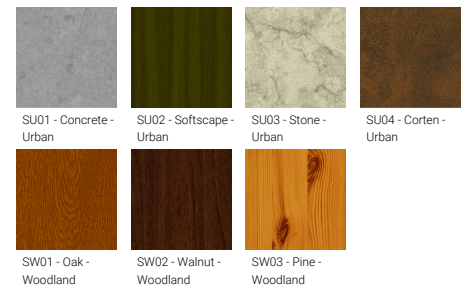

**Optic**

**Product colour**

**Special finishes upon request**

**PITTSBURGH 5 (PIB-30011) (Version 1)**

**Technical information**

<b>Material</b>	Aluminium
<b>Light source</b>	2 x 36 LED
<b>Power</b>	80 W
<b>Lumen</b>	7626 - 12326 lm
<b>Efficacy</b>	95 - 154 lm/W
<b>Driver option</b>	Integral control gear
<b>Driver</b>	Constant current (CC)
<b>Input voltage</b>	220-240V 50/60Hz