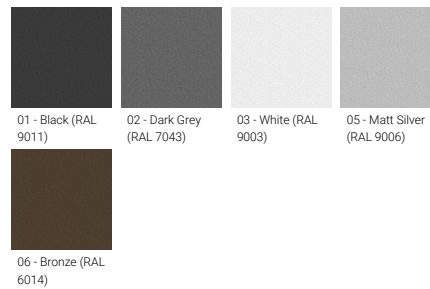

**Optic**

**Product colour**

**Special finishes upon request**

**PITTSBURGH 5 (PIB-30011) (Version 1)**

**Technical information**

<b>Material</b>	Aluminium
<b>Light source</b>	2 x 36 LED
<b>Power</b>	80 W
<b>Lumen</b>	7626 - 12326 lm
<b>Efficacy</b>	95 - 154 lm/W
<b>Driver option</b>	Integral control gear
<b>Driver</b>	Constant current (CC)
<b>Input voltage</b>	220-240V 50/60Hz