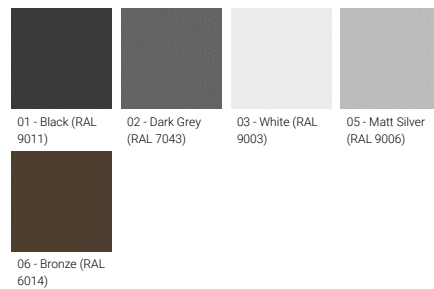

**LIGHT LINEAR VT 1 (VT-10002)**

**Product description**

200x80 mm - 1000 mm - 1 side

microPrim™

**Luminaire Structure**

- Die-cast aluminium housing and frame
- Extruded aluminium column
- Pre-treated before powder coating ensuring high corrosion resistance
- Single cable entry
- One IP68 connector supplied with 0.2 m of 3x1.0 sqmm outdoor cable
- Stainless steel fasteners in grade 304 with zinc flake coating (ZFC)
- Durable silicone rubber gasket
- Clear toughened glass
- High-efficiency PMMA lens
- Integral control gear

**Optic**

**Product colour**

**Special finishes upon request**

**LIGHT LINEAR VT 1 (VT-10002)**

**Technical information**

|                      |                       |
|----------------------|-----------------------|
| <b>Material</b>      | Aluminium             |
| <b>Light source</b>  | 24 LED                |
| <b>Power</b>         | 52 W                  |
| <b>Lumen</b>         | 3974 - 5287 lm        |
| <b>Efficacy</b>      | 76 - 102 lm/W         |
| <b>Driver option</b> | Integral control gear |
| <b>Driver</b>        | Constant current (CC) |
| <b>Input voltage</b> | 220-240 V 50/60 Hz    |
| <b>Optic</b>         | T1, T2, T3, T4        |

|                          |  |
|--------------------------|--|
| <b>Optic value</b>       | 104°x34°, 135°x35°, 94°x61°, 44°x21°   |
| <b>CCT / CRI</b>         | 3000K CRI80, 4000K CRI80   |
| <b>Bug</b>               | B0-U3-G3, B0-U3-G4, B0-U4-G5   |
| <b>ULR</b>               | 15%, 16%, 20%  |
| <b>ULOR</b>              | 15%, 16%, 20%  |
| <b>CIE flux code n°3</b> | 69, 79, 80, 83   |
| <b>Dimming type</b>      | On/Off   |
| <b>Product colours</b>   | Black, Dark Grey, White, Matt Silver, Bronze, Concrete - Urban, Softscape - Urban, Stone - Urban, Corten - Urban, Oak - Woodland, Walnut - Woodland, Pine - Woodland |
| <b>Weight</b>            | 8.9 kg   |