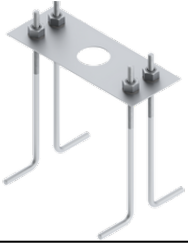

LIGHT LINEAR VT 1 (VT-10002)

Accessory

Anchor bolt
A11191