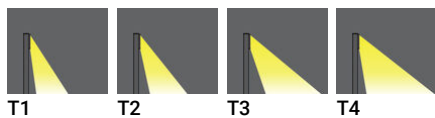

**LIGHT LINEAR VT 1 (VT-10002)**

**Product description**

200x80 mm - 1000 mm - 1 side

microPrim™

**Luminaire Structure**

- Die-cast aluminium housing and frame
- Extruded aluminium column
- Pre-treated before powder coating ensuring high corrosion resistance
- Single cable entry
- One IP68 connector supplied with 0.2 m of 3x1.0 sqmm outdoor cable
- Stainless steel fasteners in grade 304 with zinc flake coating (ZFC)
- Durable silicone rubber gasket
- Clear toughened glass
- High-efficiency PMMA lens
- Integral control gear

**Optic**

**Product colour**

**Special finishes upon request**

**LIGHT LINEAR VT 1 (VT-10002)**

**Technical information**

|                      |                       |
|----------------------|-----------------------|
| <b>Material</b>      | Aluminium             |
| <b>Light source</b>  | 24 LED                |
| <b>Power</b>         | 52 W                  |
| <b>Lumen</b>         | 3974 - 5287 lm        |
| <b>Efficacy</b>      | 76 - 102 lm/W         |
| <b>Driver option</b> | Integral control gear |
| <b>Driver</b>        | Constant current (CC) |
| <b>Input voltage</b> | 220-240 V 50/60 Hz    |
| <b>Optic</b>         | T1, T2, T3, T4        |

|                          |  |
|--------------------------|--|
| <b>Optic value</b>       | 104°x34°, 135°x35°, 94°x61°, 44°x21°   |
| <b>CCT / CRI</b>         | 3000K CRI80, 4000K CRI80   |
| <b>Bug</b>               | B0-U3-G3, B0-U3-G4, B0-U4-G5   |
| <b>ULR</b>               | 15%, 16%, 20%  |
| <b>ULOR</b>              | 15%, 16%, 20%  |
| <b>CIE flux code n°3</b> | 69, 79, 80, 83   |
| <b>Dimming type</b>      | On/Off   |
| <b>Product colours</b>   | Black, Dark Grey, White, Matt Silver, Bronze, Concrete - Urban, Softscape - Urban, Stone - Urban, Corten - Urban, Oak - Woodland, Walnut - Woodland, Pine - Woodland |
| <b>Weight</b>            | 8.9 kg   |