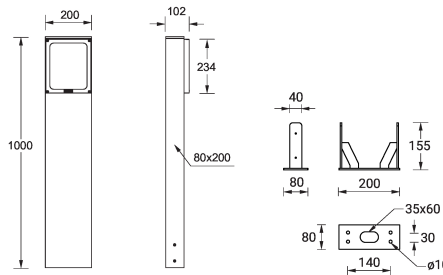

LIGHT LINEAR VT 1 (VT-10002)

Technical information

Material	Aluminium
Light source	24 LED
Power	52 W
Lumen	3974 - 5287 lm
Efficacy	76 - 102 lm/W
Driver option	Integral control gear
Driver	Constant current (CC)
Input voltage	220-240 V 50/60 Hz
Optic	T1, T2, T3, T4

Optic value	104°x34°, 135°x35°, 94°x61°, 44°x21°
CCT / CRI	3000K CRI80, 4000K CRI80
Bug	B0-U3-G3, B0-U3-G4, B0-U4-G5
ULR	15%, 16%, 20%
ULOR	15%, 16%, 20%
CIE flux code n°3	69, 79, 80, 83
Dimming type	On/Off
Product colours	Black, Dark Grey, White, Matt Silver, Bronze, Concrete - Urban, Softscape - Urban, Stone - Urban, Corten - Urban, Oak - Woodland, Walnut - Woodland, Pine - Woodland
Weight	8.9 kg

Operating temperature	-20 °C to 40 °C
Cable	One IP68 connector supplied with 0.2 m of 3x1.0 sqmm outdoor cable
Through wiring	Single cable entry
Lens / Reflector / Optic	Clear toughened glass, High-efficiency PMMA lens
MacAdam Ellipse	3 SDCM
Lifetime L90B10 (hours)	> 90,000
Lifetime L80B10 (hours)	> 90,000
Lifetime L80B50 (hours)	> 90,000
Variants (On/Off)	Compatible with EN/ IEC 60598-2-22: Suitable for emergency installations as central supply, non-maintained (Z0)

VT-10002