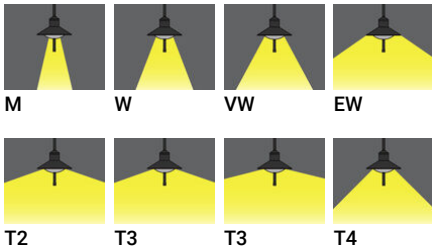

ATLANTIC 10 (AA-30640-2-2)

Product description

Shepherd's crook - Large - Straight shade - Cone top - IP65

microPrim™

Luminaire Structure

- Die-cast aluminium housing
- Pre-treated before powder coating ensuring high corrosion resistance
- Two cable entries for through wiring
- Stainless steel fasteners in grade 304 with zinc flake coating (ZFC)
- Durable silicone rubber gasket
- Opal toughened glass diffuser
- Integral control gear

Optic

Product colour

Special finishes upon request

ATLANTIC 10 (AA-30640-2-2)

Technical information

Material	Aluminium	Optic value	30°, 52°, 66°, 122°, 141°x51°, 141°x67°, 98°x69°	Operating temperature	-20 °C to 40 °C
Light source	24 LED	CCT / CRI	3000K CRI80, 4000K CRI80	Lens / Reflector / Optic	Opal toughened glass diffuser
Power	40 W	Bug	B1-U1-G1, B2-U1-G0, B3-U1-G0	MacAdam Ellipse	3 SDCM
Lumen	3429 - 4222 lm	ULR	<1%	Lifetime L90B10 (hours)	> 90,000
Efficacy	86 - 106 lm/W	ULOR	<1%	Lifetime L80B10 (hours)	> 90,000
Driver option	Integral control gear	CIE flux code n°3	96, 99	Lifetime L80B50 (hours)	> 90,000
Driver	Constant current (CC)	Dimming type	On/Off, 1-10V, DALI	Variants (1-10V, DALI)	Compatible with EN/ IEC 60598-2-22: Suitable for emergency installations as central supply, non-maintained (Z0)
Input voltage	220-240 V 50/60 Hz	Product colours	Black, Dark Grey, White, Matt Silver, Bronze, Concrete - Urban, Softscape - Urban, Stone - Urban, Corten - Urban, Oak - Woodland, Walnut - Woodland, Pine - Woodland		
Optic	M, W, VW, EW, T2, T3, T4	Weight	13.5 kg		