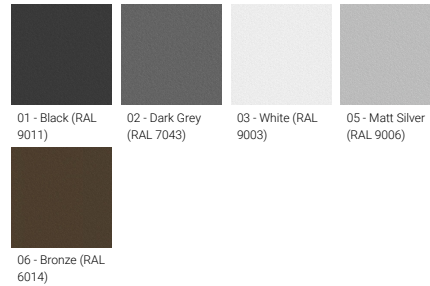

ATLANTIC 10 (AA-30640-2-2)

Product description

Shepherd's crook - Large - Straight shade - Cone top - IP65

microPrim™

Luminaire Structure

- Die-cast aluminium housing
- Pre-treated before powder coating ensuring high corrosion resistance
- Two cable entries for through wiring
- Stainless steel fasteners in grade 304 with zinc flake coating (ZFC)
- Durable silicone rubber gasket
- Opal toughened glass diffuser
- Integral control gear

Optic

Product colour

Special finishes upon request

ATLANTIC 10 (AA-30640-2-2)

Technical information

Material	Aluminium	Optic value	30°, 52°, 66°, 122°, 141°x51°, 141°x67°, 98°x69°	Operating temperature	-20 °C to 40 °C
Light source	24 LED	CCT / CRI	3000K CRI80, 4000K CRI80	Lens / Reflector / Optic	Opal toughened glass diffuser
Power	40 W	Bug	B1-U1-G1, B2-U1-G0, B3-U1-G0	MacAdam Ellipse	3 SDCM
Lumen	3429 - 4222 lm	ULR	<1%	Lifetime L90B10 (hours)	> 90,000
Efficacy	86 - 106 lm/W	ULOR	<1%	Lifetime L80B10 (hours)	> 90,000
Driver option	Integral control gear	CIE flux code n°3	96, 99	Lifetime L80B50 (hours)	> 90,000
Driver	Constant current (CC)	Dimming type	On/Off, 1-10V, DALI	Variants (1-10V, DALI)	Compatible with EN/ IEC 60598-2-22: Suitable for emergency installations as central supply, non-maintained (Z0)
Input voltage	220-240 V 50/60 Hz	Product colours	Black, Dark Grey, White, Matt Silver, Bronze, Concrete - Urban, Softscape - Urban, Stone - Urban, Corten - Urban, Oak - Woodland, Walnut - Woodland, Pine - Woodland		
Optic	M, W, VW, EW, T2, T3, T4	Weight	13.5 kg		