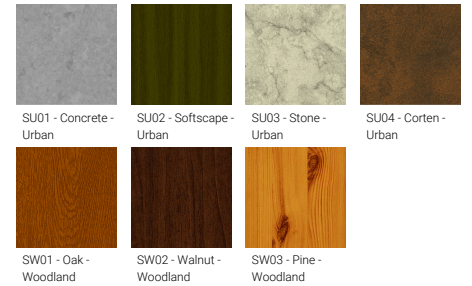

ATLANTIC 10 (AA-30640-2-2)

Product description

Shepherd's crook - Large - Straight shade - Cone top - IP65

microPrim™

Luminaire Structure

- Die-cast aluminium housing
- Pre-treated before powder coating ensuring high corrosion resistance
- Two cable entries for through wiring
- Stainless steel fasteners in grade 304 with zinc flake coating (ZFC)
- Durable silicone rubber gasket
- Opal toughened glass diffuser
- Integral control gear

Optic

Product colour

Special finishes upon request

ATLANTIC 10 (AA-30640-2-2)

Technical information

Material	Aluminium	Optic value	30°, 52°, 66°, 122°, 141°x51°, 141°x67°, 98°x69°	Operating temperature	-20 °C to 40 °C
Light source	24 LED	CCT / CRI	3000K CRI80, 4000K CRI80	Lens / Reflector / Optic	Opal toughened glass diffuser
Power	40 W	Bug	B1-U1-G1, B2-U1-G0, B3-U1-G0	MacAdam Ellipse	3 SDCM
Lumen	3429 - 4222 lm	ULR	<1%	Lifetime L90B10 (hours)	> 90,000
Efficacy	86 - 106 lm/W	ULOR	<1%	Lifetime L80B10 (hours)	> 90,000
Driver option	Integral control gear	CIE flux code n°3	96, 99	Lifetime L80B50 (hours)	> 90,000
Driver	Constant current (CC)	Dimming type	On/Off, 1-10V, DALI	Variants (1-10V, DALI)	Compatible with EN/ IEC 60598-2-22: Suitable for emergency installations as central supply, non-maintained (Z0)
Input voltage	220-240 V 50/60 Hz	Product colours	Black, Dark Grey, White, Matt Silver, Bronze, Concrete - Urban, Softscape - Urban, Stone - Urban, Corten - Urban, Oak - Woodland, Walnut - Woodland, Pine - Woodland		
Optic	M, W, VW, EW, T2, T3, T4	Weight	13.5 kg		