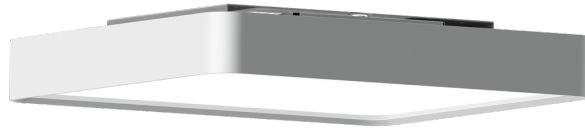

ARDEN 3 (ARD-80231)

Product description

Down - 595 mm

microPrim™

Luminaire Structure

- Extruded aluminium bended profile with powder coating
- Passive thermal management
- Stainless steel fasteners in grade 304 with zinc flake coating (ZFC)

- PMMA diffuser with Opal (UGR <19) and micro prismatic (UGR <13) options for better glare control
- Remote driver (included)
- Down light distribution only

- Wireless control available through Bluetooth connection
- Emergency module (1 or 3 hours) is available upon request with 3 options (BASIC, SELF-TEST, PRO-DALI)

Optic

Product colour

01 - Black (RAL 9011) 03 - White (RAL 9003) 05 - Matt Silver (RAL 9006)

Special finishes upon request

SU01 - Concrete - Urban SU02 - Softscape - Urban SU03 - Stone - Urban SU04 - Corten - Urban
 SW01 - Oak - Woodland SW02 - Walnut - Woodland SW03 - Pine - Woodland