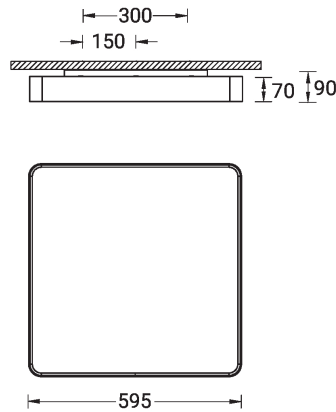

ARDEN 3 (ARD-80231)

Technical information

Material	Aluminium
Light source	672 LED
Power	49 W
Lumen	5851 - 6649 lm
Efficacy	119 - 136 lm/W
Driver option	Remote driver (included)
Driver	Constant current (CC)
Input voltage	220-240 V 50/60 Hz
Optic	O, P

Optic value	108°, 93°
CCT / CRI	3000K CRI80, 4000K CRI80
Bug	B2-U0-G1, B3-U0-G1
ULR	<1%
ULOR	<1%
CIE flux code n°3	96, 97
Dimming type	On/Off, 1-10V, DALI
Product colours	Black, White, Matt Silver, Concrete - Urban, Softscape - Urban, Stone - Urban, Corten - Urban, Oak - Woodland, Walnut - Woodland, Pine - Woodland
Weight	7.4 kg

Operating temperature	-20 °C to 40 °C
Lens / Reflector / Optic	PMMA diffuser with Opal (UGR <19) and micro prismatic (UGR <13) options for better glare control
MacAdam Ellipse	3 SDCM
Lifetime L90B10 (hours)	> 23,000
Lifetime L80B10 (hours)	> 45,000
Lifetime L80B50 (hours)	> 50,000
Variants (On/Off, 1-10V, DALI)	Compatible with EN/ IEC 60598-2-22: Suitable for emergency installations as central supply, non-maintained (Z0)

ARD-80231