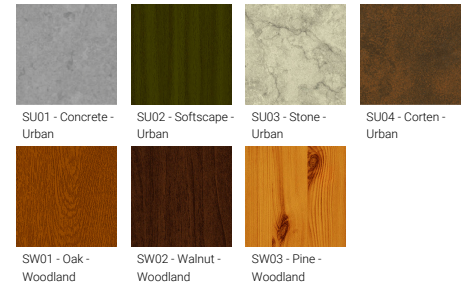

Optic

Product colour

01 - Black (RAL 9011) 03 - White (RAL 9003) 05 - Matt Silver (RAL 9006)

Special finishes upon request

SU01 - Concrete - Urban SU02 - Softscape - Urban SU03 - Stone - Urban SU04 - Corten - Urban
 SW01 - Oak - Woodland SW02 - Walnut - Woodland SW03 - Pine - Woodland

Optic value	108°, 93°
CCT / CRI	3000K CRI80, 4000K CRI80
Bug	B2-U0-G1, B3-U0-G1
ULR	<1%
ULOR	<1%
CIE flux code n°3	96, 97
Dimming type	On/Off, 1-10V, DALI
Product colours	Black, White, Matt Silver, Concrete - Urban, Softscape - Urban, Stone - Urban, Corten - Urban, Oak - Woodland, Walnut - Woodland, Pine - Woodland
Weight	7.4 kg