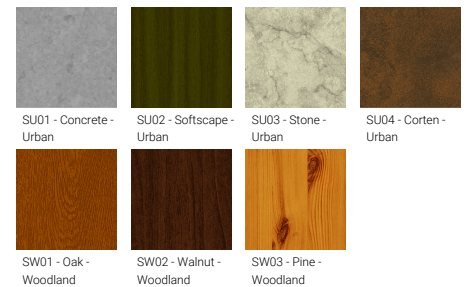

Optic

Product colour

Special finishes upon request