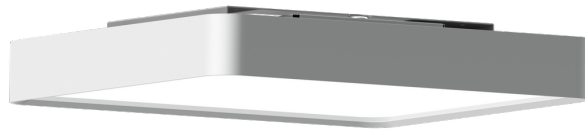

**ARDEN 3 (ARD-80243)**

**Product description**

Down - 875 mm - Tunable White

microPrim™

**Luminaire Structure**

- Extruded aluminium bended profile with powder coating
- Passive thermal management
- Stainless steel fasteners in grade 304 with zinc flake coating (ZFC)

- PMMA diffuser with Opal (UGR <19) and micro prismatic (UGR <13) options for better glare control
- Integral control gear
- Down light distribution only

- Wireless control available through Bluetooth connection
- Emergency module (1 or 3 hours) is available upon request with 3 options (BASIC, SELF-TEST, PRO-DALI)