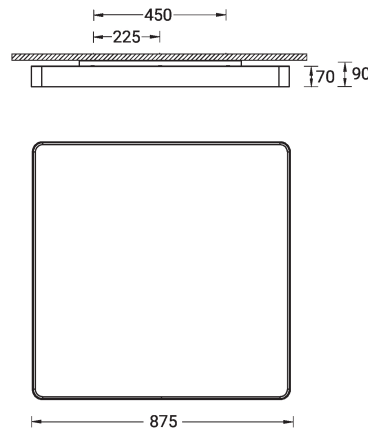

ARDEN 3 (ARD-80243)

Technical information

Material	Aluminium
Light source	3024 LED
Power	151 W
Lumen	20913 lm
Efficacy	138 lm/W
Driver option	Integral control gear
Driver	Constant current (CC)

Input voltage	220-240 V 50/60 Hz
Optic	O, P
Optic value	108°, 93°
CCT / CRI	TW (2700K - 6500K)
Dimming type	DALI
Product colours	Black, White, Matt Silver, Concrete - Urban, Softscape - Urban, Stone - Urban, Corten - Urban, Oak - Woodland, Walnut - Woodland, Pine - Woodland
Weight	14.6 kg

Operating temperature	-20 °C to 40 °C
Lens / Reflector / Optic	PMMA diffuser with Opal (UGR <19) and micro prismatic (UGR <13) options for better glare control
MacAdam Ellipse	3 SDCM
Lifetime L90B10 (hours)	> 23,000
Lifetime L80B10 (hours)	> 45,000
Lifetime L80B50 (hours)	> 50,000
Variants (DALI)	Compatible with EN/ IEC 60598-2-22: Suitable for emergency installations as central supply, non-maintained (Z0)

ARD-80243