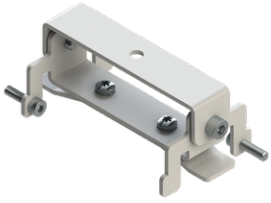

GAVLE 4 (GAV-80451)

Product description

Down - 100x90 mm - 3000 mm

microPrim™

Luminaire Structure

- Extruded aluminium bended profile with powder coating
- Passive thermal management
- Stainless steel fasteners in grade 304 with zinc flake coating (ZFC)
- Opal PMMA diffuser (UGR <19) for glare control
- Integral control gear
- Steel brackets for ceiling down mounting option
- Up and down light distribution options
- Wireless control available through Bluetooth connection

SW01 - Oak - Woodland SW02 - Walnut - Woodland SW03 - Pine - Woodland

GAVLE 4 (GAV-80451)

Technical information

Material	Aluminium
Light source	1920 LED
Power	253 W
Lumen	28221 - 29459 lm
Efficacy	112 - 116 lm/W
Driver option	Integral control gear

GAV-80451

GAVLE 4 (GAV-80451)**Accessory**

Ceiling-mounting bracket (60 mm profile)
A81481

Wireless bluetooth converter
A90291

Xpress wireless switch
A90591

DALI Control System
Control-DALI