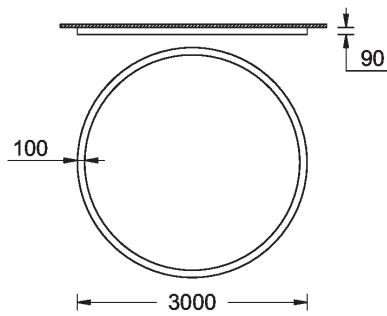

GAVLE 4 (GAV-80451)

Technical information

Material	Aluminium
Light source	1920 LED
Power	253 W
Lumen	28221 - 29459 lm
Efficacy	112 - 116 lm/W
Driver option	Integral control gear

Driver	Constant current (CC)
Input voltage	220-240 V 50/60 Hz
Optic	0
Optic value	Opal
CCT / CRI	3000K CRI80, 4000K CRI80
Dimming type	On/Off, 1-10V, DALI

Product colours	Black, White, Matt Silver, Concrete - Urban, Softscape - Urban, Stone - Urban, Corten - Urban, Oak - Woodland, Walnut - Woodland, Pine - Woodland
Weight	33.5 kg
Operating temperature	-20 °C to 40 °C
Variants (On/Off, 1-10V, DALI)	Compatible with EN/ IEC 60598-2-22: Suitable for emergency installations as central supply, non-maintained (Z0)

GAV-80451