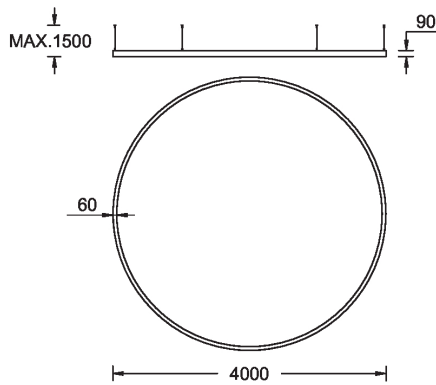

GAVLE 5 (GAV-90063)

Technical information

Material	Aluminium
Light source	3840 LED
Power	216 W
Lumen	7375 lm
Efficacy	34 lm/W
Driver option	Remote driver (included)

Driver	Constant current (CC)
Input voltage	220-240 V 50/60 Hz
Optic	0
Optic value	Opal
CCT / CRI	RGBW40
Dimming type	Bluetooth

Product colours	Black, White, Matt Silver, Concrete - Urban, Softscape - Urban, Stone - Urban, Corten - Urban, Oak - Woodland, Walnut - Woodland, Pine - Woodland
Weight	33.8 kg
Operating temperature	-20 °C to 40 °C
Variants (Bluetooth)	Compatible with EN/ IEC 60598-2-22: Suitable for emergency installations as central supply, non-maintained (Z0)

GAV-90063