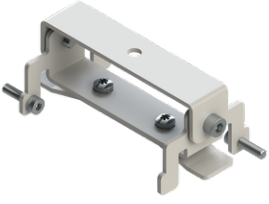

GAVLE 5 (GAV-90063)

Accessory

Ceiling-mounting bracket (60
mm profile)
A81481