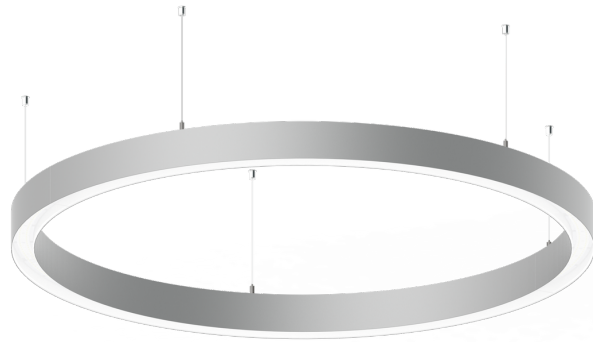

GAVLE 5 (GAV-90063)**Product description**

Down - 60x90 mm - 4000 mm - RGBW

microPrim™

Luminaire Structure

- Extruded aluminium bended profile with powder coating
- Passive thermal management
- Stainless steel fasteners in grade 304 with zinc flake coating (ZFC)
- Opal PMMA diffuser (UGR <19) for glare control

- Remote driver (included)
- Stainless steel, adjustable, suspension (1.5 m) complete with electrical wires in white for mounting
- Up and down light distribution options
- Wireless control available through Bluetooth connection