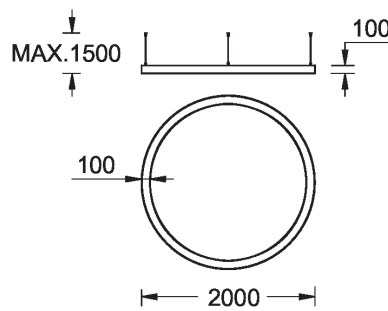

GAVLE 6 (GAV-90334)

Technical information

Material	Aluminium
Light source	5376 & 5376 LED
Power	374 W
Lumen	14819 lm
Efficacy	40 lm/W
Driver option	Integral control gear

Driver	Constant current (CC)
Input voltage	220-240 V 50/60 Hz
Optic	0
Optic value	102°
CCT / CRI	RGBW30, RGBW40
Dimming type	DMX, DMX/RDM

Product colours	Black, White, Matt Silver, Concrete - Urban, Softscape - Urban, Stone - Urban, Corten - Urban, Oak - Woodland, Walnut - Woodland, Pine - Woodland
Weight	23.2 kg
Operating temperature	-20 °C to 40 °C
Variants (DMX/RDM)	Compatible with EN/ IEC 60598-2-22: Suitable for emergency installations as central supply, non-maintained (Z0)

GAV-90334