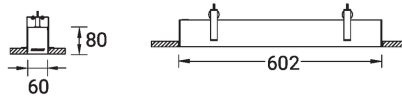

NYBRO 4 (NYB-80303)

Technical information

Material	Aluminium
Light source	72 LED
Power	19 W
Lumen	1677 - 2108 lm
Efficacy	88 - 111 lm/W
Driver option	Integral control gear

Driver	Constant current (CC)
Input voltage	220-240 V 50/60 Hz
Optic	O, P
Optic value	Opal, Micro-prismatic
CCT / CRI	3000K CRI80, 4000K CRI80
Dimming type	On/Off, 1-10V, DALI

Product colours	Black, White, Matt Silver, Concrete - Urban, Softscape - Urban, Stone - Urban, Corten - Urban, Oak - Woodland, Walnut - Woodland, Pine - Woodland
Weight	2.2 kg
Operating temperature	-20 °C to 40 °C
Variants (On/Off, 1-10V, DALI)	Compatible with EN/ IEC 60598-2-22: Suitable for emergency installations as central supply, non-maintained (Z0)

NYB-80303