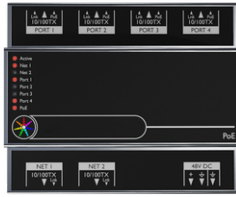

NYB-80336

NYBRO 4 (NYB-80336)

Accessory

Continuous-coupler bracket
(60/70 mm Down & 60 mm
Down & Up profile)
A81581

Xpress wireless switch
A90591

SLESA-U9, DMX Controller 256
CH
A60491

SLESA-U11, DMX Controller
1024 CH
A66891

TPC (Touch Panel Controller) &
EXT (Extension) 1 Universe
A64491

PoE Connect
A64591

TPC Touch Screen & LPC
Controller DMX 2 Universe
A64691

DMX/RDM Splitter - 1 channel
input, 4 channels output
A64791

Cloud Remote Management
A64991