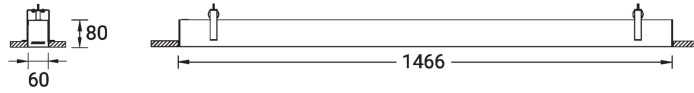

NYBRO 4 (NYB-80336)

Technical information

Material	Aluminium	Driver option	Integral control gear	CCT / CRI	RGBW40
Light source	240 LED	Driver	Constant current (CC)	Dimming type	Bluetooth
Power	53 W	Input voltage	220-240 V 50/60 Hz	Product colours	Black, White, Matt Silver, Concrete - Urban, Softscape - Urban, Stone - Urban, Corten - Urban, Oak - Woodland, Walnut - Woodland, Pine - Woodland
Lumen	2500 lm	Optic	O, P		
Efficacy	47 lm/W	Optic value	Opal, Micro-prismatic		
				Weight	4.5 kg
				Operating temperature	-20 °C to 40 °C

NYB-80336