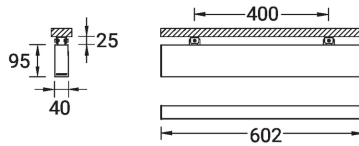

NYBRO 5 (NYB-80501)

Technical information

Material	Aluminium
Light source	72 & 60 LED
Power	21 W
Lumen	1862 - 2057 lm
Efficacy	89 - 98 lm/W
Driver option	Integral control gear
Driver	Constant current (CC)
Input voltage	220-240 V 50/60 Hz

Optic	O, P
Optic value	Opal, Micro-prismatic
Optic (2nd)	O
Optic (2nd) value	Opal
CCT / CRI	3000K CRI80, 4000K CRI80
Dimming type	On/Off, DALI
Product colours	Black, White, Matt Silver, Concrete - Urban, Softscape - Urban, Stone - Urban, Corten - Urban, Oak - Woodland, Walnut - Woodland, Pine - Woodland
Weight	2.5 kg

Operating temperature	-20 °C to 40 °C
MacAdam Ellipse	3 SDCM
Lifetime L90B10 (hours)	> 23,000
Lifetime L80B10 (hours)	> 45,000
Lifetime L80B50 (hours)	> 50,000
Variants (On/Off, DALI)	Compatible with EN/ IEC 60598-2-22: Suitable for emergency installations as central supply, non-maintained (Z0)

NYB-80501