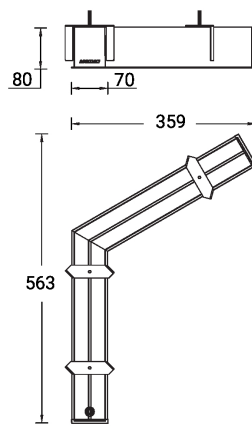

**NYBRO 14 (NYB-80883-RE)**

**Product description**

Down - L120° corner - 70x80 mm - 563 mm

microPrim™

**Luminaire Structure**

- Die-cast aluminium end-caps and extruded aluminium profile with powder coating
- Passive thermal management
- Stainless steel fasteners in grade 304 with zinc flake coating (ZFC)
- PMMA diffuser with Opal (UGR <19) and micro prismatic (UGR <13) options for better glare control
- Integral control gear
- Cut the connection angle according to the shape
- Stainless steel brackets and screws for mounting
- Down light distribution only
- Wireless control available through Bluetooth connection
- Daylight and occupancy sensor options

SW01 - Oak - Woodland    SW02 - Walnut - Woodland    SW03 - Pine - Woodland

**NYBRO 14 (NYB-80883-RE)**

**Technical information**

<b>Material</b>	Aluminium
<b>Light source</b>	84 LED
<b>Power</b>	24 W
<b>Lumen</b>	1957 - 2458 lm
<b>Efficacy</b>	82 - 102 lm/W
<b>Driver option</b>	Integral control gear
<b>Driver</b>	Constant current (CC)

NYB-80883-RE

**NYBRO 14** (NYB-80883-RE)**Accessory**

---

---

Continuous-coupler bracket  
(60/70 mm Down & 60 mm  
Down & Up profile)  
**A81581**

---

---

DALI Control System  
**Control-DALI**