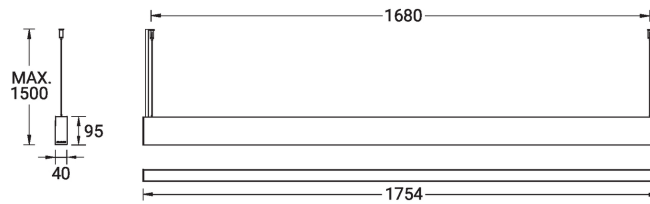

**Optic**

**Product colour**

**Special finishes upon request**

**NYBRO 9 (NYB-90144)**

**Technical information**

<b>Material</b>	Aluminium	<b>Input voltage</b>	220-240 V 50/60 Hz	<b>Operating temperature</b>	-20 °C to 40 °C
<b>Light source</b>	216 & 204 LED	<b>Optic</b>	O, P	<b>MacAdam Ellipse</b>	3 SDCM
<b>Power</b>	75 W	<b>Optic value</b>	Opal, Micro-prismatic	<b>Lifetime L90B10 (hours)</b>	> 23,000
<b>Lumen</b>	8004 lm	<b>CCT / CRI</b>	TW (2700K - 6500K)	<b>Lifetime L80B10 (hours)</b>	> 45,000
<b>Efficacy</b>	110 lm/W	<b>Dimming type</b>	DALI	<b>Lifetime L80B50 (hours)</b>	> 50,000
<b>Driver option</b>	Integral control gear	<b>Product colours</b>	Black, White, Matt Silver, Concrete - Urban, Softscape - Urban, Stone - Urban, Corten - Urban, Oak - Woodland, Walnut - Woodland, Pine - Woodland	<b>Variants (DALI)</b>	Compatible with EN/ IEC 60598-2-22: Suitable for emergency installations as central supply, non-maintained (Z0)
<b>Driver</b>	Constant current (CC)				
		<b>Weight</b>	6.0 kg		

NYB-90144

**NYBRO 9** (NYB-90144)**Accessory**

Continuous-coupler bracket  
(40/50 mm Down profile)  
**A81881**

Supply cable surface mounting  
box  
**A80981**

Integrated track - 3 phase - DALI  
for NYBRO  
**A81491**