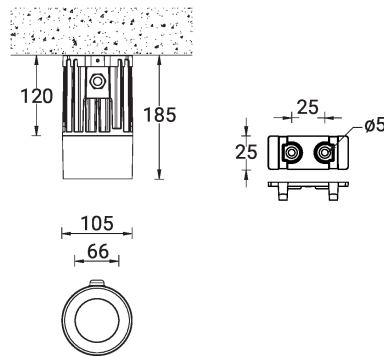

ODESSA 1 (OD-80002)

Technical information

Material	Aluminium
Light source	1 LED
Power	11 W
Lumen	744 - 816 lm
Efficacy	68 - 74 lm/W
Driver option	Integral control gear
Driver	Constant current (CC)
Input voltage	220-240 V 50/60 Hz
Optic	VN

Optic value	8°
CCT / CRI	2700K CRI80, 3000K CRI80, 4000K CRI80
Bug	B1-U0-G0
ULR	<1%
ULOR	<1%
CIE flux code n°3	100
Dimming type	On/Off, 1-10V, DALI
Product colours	Black, Dark Grey, White, Matt Silver, Bronze, Concrete - Urban, Softscape - Urban, Stone - Urban, Corten - Urban, Oak - Woodland, Walnut - Woodland, Pine - Woodland
Weight	1.7 kg

Operating temperature	-20 °C to 40 °C
Cable	One cable gland supplied with 0.2 m of 3x1.0 sqmm outdoor cable
Through wiring	Single cable entry, through wiring upon request
Lens / Reflector / Optic	Clear toughened glass, High-efficiency optical reflector
MacAdam Ellipse	3 SDCM
Lifetime L90B10 (hours)	> 109,000
Lifetime L80B10 (hours)	> 109,000
Lifetime L80B50 (hours)	> 109,000
Variants (On/Off, 1-10V, DALI)	Compatible with EN/ IEC 60598-2-22: Suitable for emergency installations as central supply, non-maintained (Z0)

OD-80002