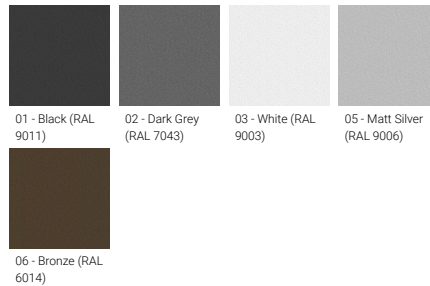

**Optic**

VN

**Product colour**

**Special finishes upon request**

**ODESSA 1 (OD-80002)**

**Technical information**

<b>Material</b>	Aluminium
<b>Light source</b>	1 LED
<b>Power</b>	11 W
<b>Lumen</b>	744 - 816 lm
<b>Efficacy</b>	68 - 74 lm/W
<b>Driver option</b>	Integral control gear
<b>Driver</b>	Constant current (CC)
<b>Input voltage</b>	220-240 V 50/60 Hz
<b>Optic</b>	VN

<b>Optic value</b>	8°
<b>CCT / CRI</b>	2700K CRI80, 3000K CRI80, 4000K CRI80
<b>Bug</b>	B1-U0-G0
<b>ULR</b>	<1%
<b>ULOR</b>	<1%
<b>CIE flux code n°3</b>	100
<b>Dimming type</b>	On/Off, 1-10V, DALI
<b>Product colours</b>	Black, Dark Grey, White, Matt Silver, Bronze, Concrete - Urban, Softscape - Urban, Stone - Urban, Corten - Urban, Oak - Woodland, Walnut - Woodland, Pine - Woodland
<b>Weight</b>	1.7 kg