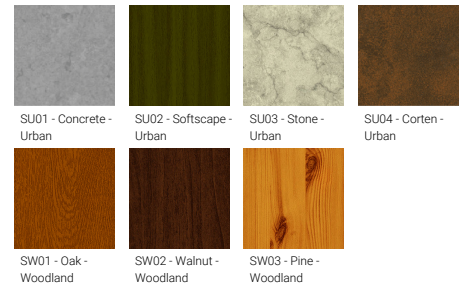

**Optic**

VN

**Product colour**

**Special finishes upon request**

**ODESSA 1 (OD-80002)**

**Technical information**

<b>Material</b>	Aluminium
<b>Light source</b>	1 LED
<b>Power</b>	11 W
<b>Lumen</b>	744 - 816 lm
<b>Efficacy</b>	68 - 74 lm/W
<b>Driver option</b>	Integral control gear
<b>Driver</b>	Constant current (CC)
<b>Input voltage</b>	220-240 V 50/60 Hz
<b>Optic</b>	VN

<b>Optic value</b>	8°
<b>CCT / CRI</b>	2700K CRI80, 3000K CRI80, 4000K CRI80
<b>Bug</b>	B1-U0-G0
<b>ULR</b>	<1%
<b>ULOR</b>	<1%
<b>CIE flux code n°3</b>	100
<b>Dimming type</b>	On/Off, 1-10V, DALI
<b>Product colours</b>	Black, Dark Grey, White, Matt Silver, Bronze, Concrete - Urban, Softscape - Urban, Stone - Urban, Corten - Urban, Oak - Woodland, Walnut - Woodland, Pine - Woodland
<b>Weight</b>	1.7 kg