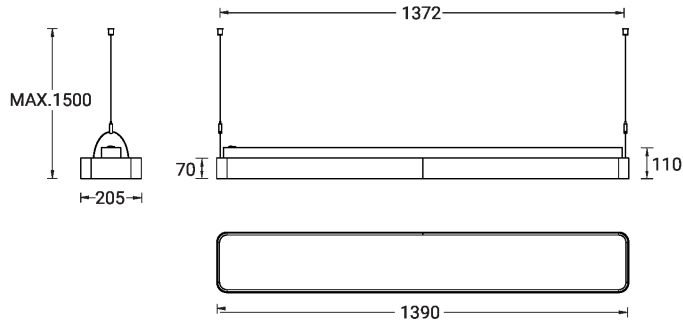

PITTSFIELD 4 (PIT-90022)

Technical information

Material	Aluminium	Input voltage	220-240 V 50/60 Hz	Operating temperature	-20 °C to 40 °C
Light source	576 LED	Optic	O, P	MacAdam Ellipse	3 SDCM
Power	49 W	Optic value	Opal, Micro-prismatic	Lifetime L90B10 (hours)	> 23,000
Lumen	5020 - 6044 lm	CCT / CRI	3000K CRI80, 4000K CRI80	Lifetime L80B10 (hours)	> 45,000
Efficacy	102 - 123 lm/W	Dimming type	On/Off, 1-10V, DALI	Lifetime L80B50 (hours)	> 50,000
Driver option	Integral control gear	Product colours	Black, White, Matt Silver, Concrete - Urban, Softscape - Urban, Stone - Urban, Corten - Urban, Oak - Woodland, Walnut - Woodland, Pine - Woodland	Variants (On/Off, 1-10V, DALI)	Compatible with EN/ IEC 60598-2-22: Suitable for emergency installations as central supply, non-maintained (Z0)
Driver	Constant current (CC)				
		Weight	5.9 kg		

PIT-90022