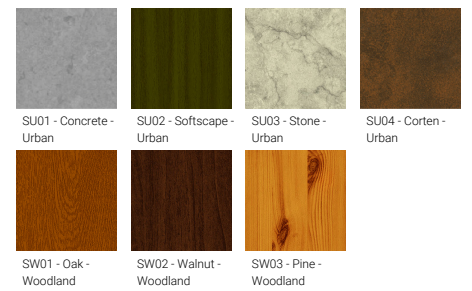

VANCOUVER 6 (VA-20031-LC)

Product description

240x240 mm - 4070 mm - Decorative pattern type 2
(Optic) - 1 projector (Optic 2nd) - LIGHTCONNECT™

Luminaire Structure

- Die-cast aluminium housing
- Extruded aluminium column
- Pre-treated before powder coating ensuring high corrosion resistance
- Single cable entry
- One IP68 connector supplied with 0.3 m of 3x1.0 sqmm outdoor cable
- Stainless steel fasteners in grade 304 with zinc flake coating (ZFC)
- Durable silicone rubber gasket
- High-efficiency optical reflector
- Clear toughened glass
- Integral control gear
- Maximum wind load resistance is 160 km/h
- Surge protection 10kV
- VANCOUVER luminaires with projectors on top and colder than 3000K CCT do not meet the IDA certification requirements

Optic

Product colour

Special finishes upon request

VANCOUVER 6 (VA-20031-LC)

Technical information

Material	Aluminium
Light source	1 COB & 1 COB (Projector)
Power	61 W
Lumen	2744 - 2855 lm
Efficacy	45 - 47 lm/W
Driver option	Integral control gear
Driver	Constant current (CC)
Input voltage	220-240 V 50/60 Hz
Optic	G
Optic value	58°

Optic (2nd)	M, W, VW
Optic (2nd) value	23°, 32°, 43°
CCT / CRI	3000K CRI80, 4000K CRI80
Bug	B1-U2-G0, B2-U0-G0
ULR	2%
ULOR	2%
CIE flux code n°3	100, 99
Dimming type	DALI
Product colours	Black, Dark Grey, White, Matt Silver, Bronze, Concrete - Urban, Softscape - Urban, Stone - Urban, Corten - Urban, Oak - Woodland, Walnut - Woodland, Pine - Woodland
Weight	52.4 kg