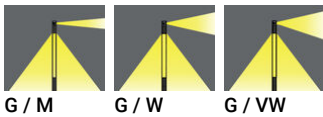

VANCOUVER 6 (VA-20031-LC)

Product description

240x240 mm - 4070 mm - Decorative pattern type 2
(Optic) - 1 projector (Optic 2nd) - LIGHTCONNECT™

Luminaire Structure

- Die-cast aluminium housing
- Extruded aluminium column
- Pre-treated before powder coating ensuring high corrosion resistance
- Single cable entry
- One IP68 connector supplied with 0.3 m of 3x1.0 sqmm outdoor cable
- Stainless steel fasteners in grade 304 with zinc flake coating (ZFC)
- Durable silicone rubber gasket
- High-efficiency optical reflector
- Clear toughened glass
- Integral control gear
- Maximum wind load resistance is 160 km/h
- Surge protection 10kV
- VANCOUVER luminaires with projectors on top and colder than 3000K CCT do not meet the IDA certification requirements

Optic

Product colour

Special finishes upon request

VANCOUVER 6 (VA-20031-LC)

Technical information

Material	Aluminium
Light source	1 COB & 1 COB (Projector)
Power	61 W
Lumen	2744 - 2855 lm
Efficacy	45 - 47 lm/W
Driver option	Integral control gear
Driver	Constant current (CC)
Input voltage	220-240 V 50/60 Hz
Optic	G
Optic value	58°

Optic (2nd)	M, W, VW
Optic (2nd) value	23°, 32°, 43°
CCT / CRI	3000K CRI80, 4000K CRI80
Bug	B1-U2-G0, B2-U0-G0
ULR	2%
ULOR	2%
CIE flux code n°3	100, 99
Dimming type	DALI
Product colours	Black, Dark Grey, White, Matt Silver, Bronze, Concrete - Urban, Softscape - Urban, Stone - Urban, Corten - Urban, Oak - Woodland, Walnut - Woodland, Pine - Woodland
Weight	52.4 kg

Operating temperature	-20 °C to 40 °C
EPA (m2)	0.977
Cable	One IP68 connector supplied with 0.3 m of 3x1.0 sqmm outdoor cable
Through wiring	Single cable entry
Lens / Reflector / Optic	High-efficiency optical reflector, Clear toughened glass
MacAdam Ellipse	3 SDCM
Lifetime L90B10 (hours)	> 50,700
Lifetime L80B10 (hours)	> 63,500
Lifetime L80B50 (hours)	> 63,500
Variants (DALI)	Compatible with EN/ IEC 60598-2-22: Suitable for emergency installations as central supply, non-maintained (Z0)