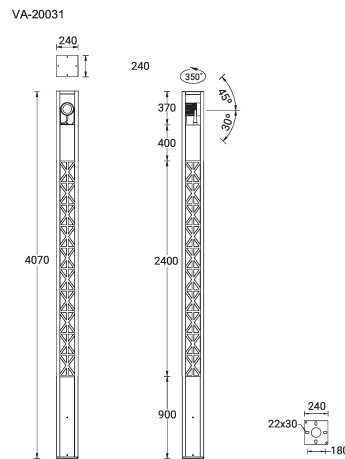

VANCOUVER 6 (VA-20031-LC)

Product description

240x240 mm - 4070 mm - Decorative pattern type 2
(Optic) - 1 projector (Optic 2nd) - LIGHTCONNECT™

Luminaire Structure

- Die-cast aluminium housing
- Extruded aluminium column
- Pre-treated before powder coating ensuring high corrosion resistance
- Single cable entry
- One IP68 connector supplied with 0.3 m of 3x1.0 sqmm outdoor cable
- Stainless steel fasteners in grade 304 with zinc flake coating (ZFC)
- Durable silicone rubber gasket
- High-efficiency optical reflector
- Clear toughened glass
- Integral control gear
- Maximum wind load resistance is 160 km/h
- Surge protection 10kV
- VANCOUVER luminaires with projectors on top and colder than 3000K CCT do not meet the IDA certification requirements

Optic

Product colour

Special finishes upon request

VANCOUVER 6 (VA-20031-LC)

Technical information

Material	Aluminium
Light source	1 COB & 1 COB (Projector)
Power	61 W
Lumen	2744 - 2855 lm
Efficacy	45 - 47 lm/W
Driver option	Integral control gear
Driver	Constant current (CC)
Input voltage	220-240 V 50/60 Hz
Optic	G
Optic value	58°

Optic (2nd)	M, W, VW
Optic (2nd) value	23°, 32°, 43°
CCT / CRI	3000K CRI80, 4000K CRI80
Bug	B1-U2-G0, B2-U0-G0
ULR	2%
ULOR	2%
CIE flux code n°3	100, 99
Dimming type	DALI
Product colours	Black, Dark Grey, White, Matt Silver, Bronze, Concrete - Urban, Softscape - Urban, Stone - Urban, Corten - Urban, Oak - Woodland, Walnut - Woodland, Pine - Woodland
Weight	52.4 kg

Operating temperature	-20 °C to 40 °C
EPA (m2)	0.977
Cable	One IP68 connector supplied with 0.3 m of 3x1.0 sqmm outdoor cable
Through wiring	Single cable entry
Lens / Reflector / Optic	High-efficiency optical reflector, Clear toughened glass
MacAdam Ellipse	3 SDCM
Lifetime L90B10 (hours)	> 50,700
Lifetime L80B10 (hours)	> 63,500
Lifetime L80B50 (hours)	> 63,500
Variants (DALI)	Compatible with EN/ IEC 60598-2-22: Suitable for emergency installations as central supply, non-maintained (Z0)