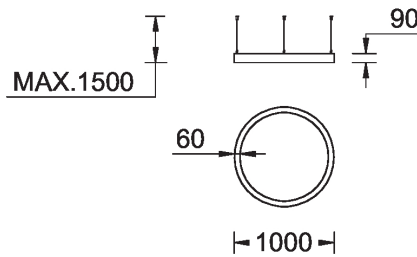

GAVLE 5 (GAV-90014)

Technical information

Material	Aluminium
Light source	960 LED
Power	53 W
Lumen	1746 lm
Efficacy	33 lm/W
Driver option	Remote driver (included)

Driver	Constant current (CC)
Input voltage	220-240 V 50/60 Hz
Optic	0
Optic value	102°
CCT / CRI	RGBW30, RGBW40
Dimming type	DMX, DMX/RDM

Product colours	Black, White, Matt Silver, Concrete - Urban, Softscape - Urban, Stone - Urban, Corten - Urban, Oak - Woodland, Walnut - Woodland, Pine - Woodland
Weight	7.3 kg
Operating temperature	-20 °C to 40 °C
Variants (DMX/RDM)	Compatible with EN/ IEC 60598-2-22: Suitable for emergency installations as central supply, non-maintained (Z0)

GAV-90014