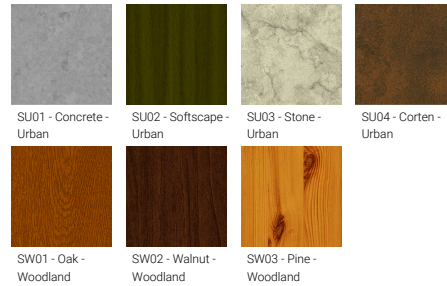

LADOR 15 (LD-20003)

Product description

Supplied with specific 8 m cylindrical, straight aluminium pole: APD180140-LD

Luminaire Structure

- Die-cast aluminium housing
- Pre-treated before powder coating ensuring high corrosion resistance
- Thermal heat dissipation body
- Single cable entry, through wiring upon request
- Stainless steel fasteners in grade 304 with zinc flake coating (ZFC)
- Durable silicone rubber gasket
- High-efficiency PMMA lens
- Clear toughened glass
- Integral control gear
- Maximum wind load resistance is 140 km/h
- Surge protection 10kV

Product colour

Special finishes upon request

LADOR 15 (LD-20003)

Technical information

Material	Aluminium
Light source	4 x 16 LED
Power	140 W
Lumen	13052 - 16440 lm
Efficacy	93 - 117 lm/W
Driver option	Integral control gear
Driver	Constant current (CC)