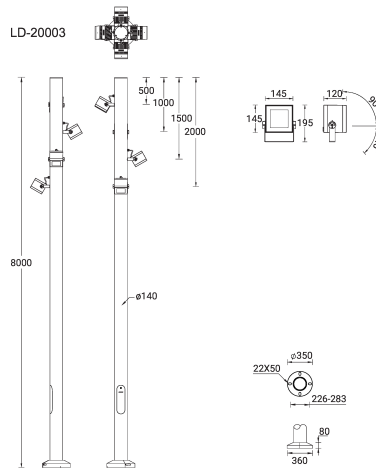

LADOR 15 (LD-20003)

Product description

Supplied with specific 8 m cylindrical, straight aluminium pole: APD180140-LD

Luminaire Structure

- Die-cast aluminium housing
- Pre-treated before powder coating ensuring high corrosion resistance
- Thermal heat dissipation body
- Single cable entry, through wiring upon request
- Stainless steel fasteners in grade 304 with zinc flake coating (ZFC)
- Durable silicone rubber gasket
- High-efficiency PMMA lens
- Clear toughened glass
- Integral control gear
- Maximum wind load resistance is 140 km/h
- Surge protection 10kV

Product colour

Special finishes upon request

LADOR 15 (LD-20003)

Technical information

Material	Aluminium
Light source	4 x 16 LED
Power	140 W
Lumen	13052 - 16440 lm
Efficacy	93 - 117 lm/W
Driver option	Integral control gear
Driver	Constant current (CC)

Input voltage	220-240 V 50/60 Hz
Optic	N, M, W, VW, E
Optic value	10°, 16°, 33°, 72°, 43°x11°
CCT / CRI	3000K CRI80, 4000K CRI80
Bug	B2-U0-G0, B3-U0-G0
ULR	<1%
ULOR	<1%

CIE flux code n°3	100
Dimming type	On/Off, 1-10V, DALI
Product colours	Black, Dark Grey, White, Matt Silver, Bronze, Concrete - Urban, Softscape - Urban, Stone - Urban, Corten - Urban, Oak - Woodland, Walnut - Woodland, Pine - Woodland
Weight	39.4 kg
Operating temperature	-20 °C to 40 °C
Lens / Reflector / Optic	High-efficiency PMMA lens, Clear toughened glass
Variants (1-10V, DALI)	Compatible with EN/ IEC 60598-2-22: Suitable for emergency installations as central supply, non-maintained (Z0)

Root mount kit
A20691

Please contact the factory for technical details if you wish to use Anti-glare accessories, Colour filters, Lenses and slip glasses in combination.

Pole (required)

8 m - Cylindrical, straight
aluminium pole for LADOR
APD180140-LD