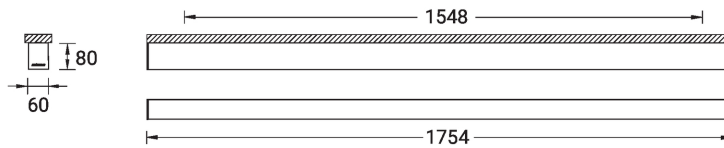

NYBRO 6 (NYB-80647)

Technical information

Material	Aluminium
Light source	288 LED
Power	63 W
Lumen	4356 lm
Efficacy	118 lm/W
Driver option	Integral control gear
Driver	Constant current (CC)

Input voltage	220-240 V 50/60 Hz
Optic	O, P
CCT / CRI	RGBW40
Bug	B1-U0-G0, B1-U0-G1
ULR	0%
ULOR	0%
CIE flux code n°3	96, 98

Dimming type	DMX, DMX/RDM
Product colours	Black, White, Matt Silver, Concrete - Urban, Softscape - Urban, Stone - Urban, Corten - Urban, Oak - Woodland, Walnut - Woodland, Pine - Woodland
Weight	5.1 kg
Operating temperature	-20 °C to 40 °C
Variants (DMX/RDM)	Compatible with EN/ IEC 60598-2-22: Suitable for emergency installations as central supply, non-maintained (Z0)

NYB-80647