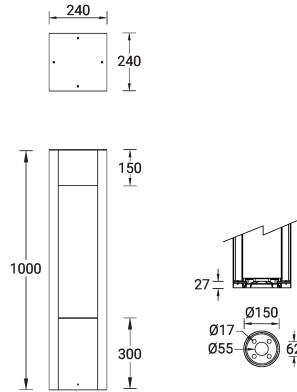

VANCOUVER 3 (VA-10001)

Technical information

Material	Aluminium
Light source	1 COB
Power	21 W
Lumen	1255 - 1270 lm
Efficacy	60 lm/W
Driver option	Integral control gear
Driver	Constant current (CC)
Input voltage	220-240 V 50/60 Hz
Optic	G

Optic value	76°
CCT / CRI	3000K CRI80, 4000K CRI80
Bug	B1-U0-G0
ULR	<1%
ULOR	<1%
CIE flux code n°3	98
Dimming type	On/Off, 1-10V, DALI
Product colours	Black, Dark Grey, White, Matt Silver, Bronze, Concrete - Urban, Softscape - Urban, Stone - Urban, Corten - Urban, Oak - Woodland, Walnut - Woodland, Pine - Woodland
Weight	11.0 kg

Operating temperature	-20 °C to 40 °C
Cable	One IP68 connector supplied with 0.2 m of 3x1.0 sqmm outdoor cable
Through wiring	Single cable entry
Lens / Reflector / Optic	High-efficiency optical reflector, Clear toughened glass
MacAdam Ellipse	3 SDCM
Lifetime L90B10 (hours)	> 61,000
Variants (On/Off, 1-10V, DALI)	Compatible with EN/ IEC 60598-2-22: Suitable for emergency installations as central supply, non-maintained (Z0)

VA-10001