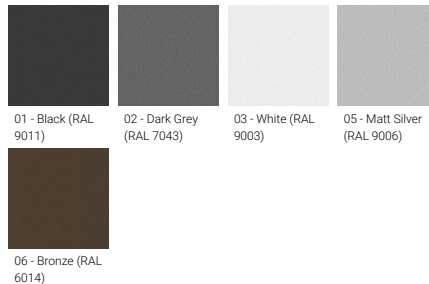

Product colour