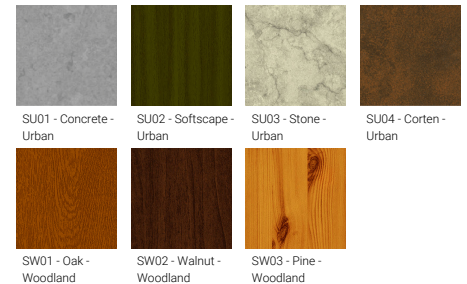

- Clear toughened glass
- Integral control gear

Optic

G

Product colour

Special finishes upon request

VANCOUVER 3 (VA-10001)

Technical information

Material	Aluminium
Light source	1 COB
Power	21 W
Lumen	1255 - 1270 lm
Efficacy	60 lm/W
Driver option	Integral control gear
Driver	Constant current (CC)
Input voltage	220-240 V 50/60 Hz
Optic	G

Optic value	76°
CCT / CRI	3000K CRI80, 4000K CRI80
Bug	B1-U0-G0
ULR	<1%
ULOR	<1%
CIE flux code n°3	98
Dimming type	On/Off, 1-10V, DALI
Product colours	Black, Dark Grey, White, Matt Silver, Bronze, Concrete - Urban, Softscape - Urban, Stone - Urban, Corten - Urban, Oak - Woodland, Walnut - Woodland, Pine - Woodland
Weight	11.0 kg