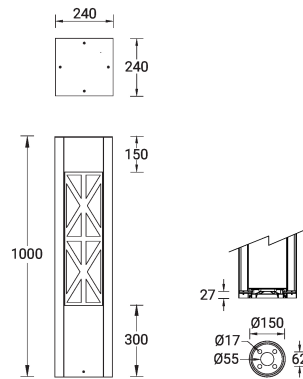

VANCOUVER 36 (VA-10072) (Version 1)

Technical information

Material	Aluminium
Light source	1 COB
Power	20 W
Lumen	894 - 946 lm
Efficacy	45 - 47 lm/W
Driver option	Integral control gear
Driver	Constant current (CC)
Input voltage	220-240 V 50/60 Hz
Optic	G

Optic value	137°
CCT / CRI	3000K CRI80, 4000K CRI80
Bug	B1-U1-G1
ULR	1%
ULOR	1%
CIE flux code n°3	86
Dimming type	On/Off, 1-10V, DALI
Product colours	Black, Dark Grey, White, Matt Silver, Bronze, Concrete - Urban, Softscape - Urban, Stone - Urban, Corten - Urban, Oak - Woodland, Walnut - Woodland, Pine - Woodland
Weight	15.8 kg

Operating temperature	-20 °C to 40 °C
Cable	One IP68 connector supplied with 0.2 m of 3x1.0 sqmm outdoor cable
Through wiring	Single cable entry
Lens / Reflector / Optic	High-efficiency polycarbonate lens, Clear toughened glass
MacAdam Ellipse	3 SDCM
Lifetime L90B10 (hours)	> 61,000
Variants (On/Off, 1-10V, DALI)	Compatible with EN/ IEC 60598-2-22: Suitable for emergency installations as central supply, non-maintained (Z0)

VA-10072