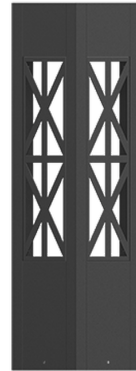

**VANCOUVER 36** (VA-10072) (Version 1)

**Product description**

240x240 mm - 1000 mm - Decorative pattern type 2

microPrim™

**Luminaire Structure**

- Die-cast aluminium housing
- Extruded aluminium column
- Pre-treated before powder coating ensuring high corrosion resistance
- Single cable entry
- One IP68 connector supplied with 0.2 m of 3x1.0 sqmm outdoor cable
- Stainless steel fasteners in grade 304 with zinc flake coating (ZFC)
- Durable silicone rubber gasket
- High-efficiency polycarbonate lens
- Clear toughened glass
- Integral control gear

**Optic**

G

**Product colour**

**Special finishes upon request**

**VANCOUVER 36** (VA-10072) (Version 1)

**Technical information**

<b>Material</b>	Aluminium
<b>Light source</b>	1 COB
<b>Power</b>	20 W
<b>Lumen</b>	894 - 946 lm
<b>Efficacy</b>	45 - 47 lm/W
<b>Driver option</b>	Integral control gear
<b>Driver</b>	Constant current (CC)
<b>Input voltage</b>	220-240 V 50/60 Hz
<b>Optic</b>	G